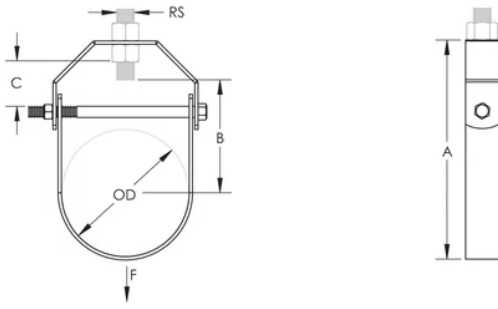

Static Load: 4,200 lb

DIAGRAMS

WARNING

nVent products shall be installed and used only as indicated in nVent's product instruction sheets and training materials. Instruction sheets are available at www.nvent.com and from your nVent customer service representative. Improper installation, misuse, misapplication or other failure to completely follow nVent's instructions and warnings may cause product malfunction, property damage, serious bodily injury and death and/or void your warranty.

North America

+1.800.753.9221
Option 1 – Customer Care
Option 2 – Technical Support

Europe

Netherlands:
+31 800-0200135
France:
+33 800 901 793

Europe

Germany:
800 1890272
Other Countries:
+31 13 5835404

APAC

Shanghai:
+ 86 21 2412 1618/19
Sydney:
+61 2 9751 8500

Our powerful portfolio of brands:
nVent.com CADDY ERICO HOFFMAN RAYCHEM SCHROFF
TRACER