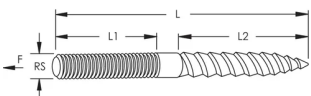

41 COACH SCREW, 3/8" ROD, 4"

CATALOG NUMBER

0413704PL

FEATURES

Light duty hanger rod for wood structures

PRODUCT ATTRIBUTES

Material: Steel

Finish: Plain

Rod Size: 3/8"

Length: 4"

Length 1: 1 1/8"

Length 2: 2"

Pipe Size: 2" Max

Static Load: 390 lb

DIAGRAMS