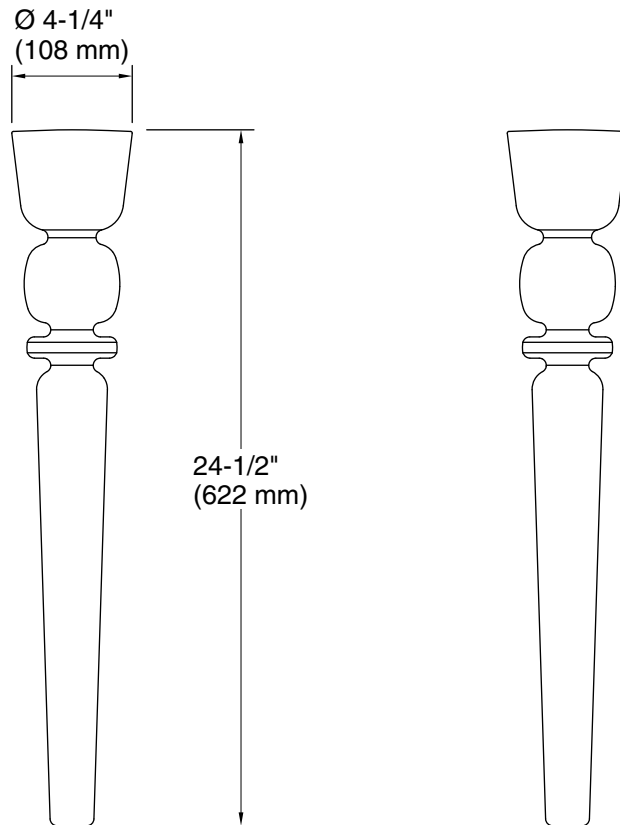

Features

- Set of two legs.
- Combines with the K-21103 Farmstead kitchen sink.

Material

- KOHLER® enameled cast iron.

Recommended Products/Accessories

K-21103-1HP5 Top-/wall-mount workstation kitchen sink
K-21103-1HW Top-/wall-mount workstation kitchen sink
K-21103-2HP5 Top-/wall-mount workstation kitchen sink
K-21103-2HW Top-/wall-mount workstation kitchen sink
K-21103-3HP5 Top-/wall-mount workstation kitchen sink
K-21103-3HW Top-/wall-mount workstation kitchen sink
K-23725 Cast iron cleaner

	0	White
	P5	Iron Black

Technical Information

All product dimensions are nominal.

Installation Type: Wall-mount

Material: Kohler Cast Iron

Notes

Install this product according to the installation instructions.