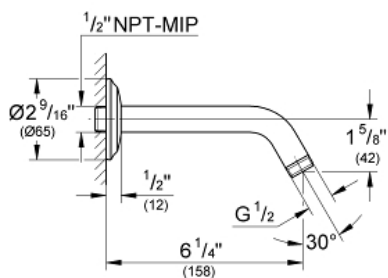

SEABURY
Shower Arm
MODEL # 27011ZB0

Pure Freude
an Wasser

GROHE

Product Description:
SEABURY
Shower Arm

Standard Specification:

- Escutcheon
- 1/2" Connection thread
- GROHE StarLight chrome finish

Applicable Codes & Standards:

- Energy Policy Act of 1992
- ASME A112.18.1/CSA B125.1

Color:

- 27011ZB0 Oil Rubbed Bronze