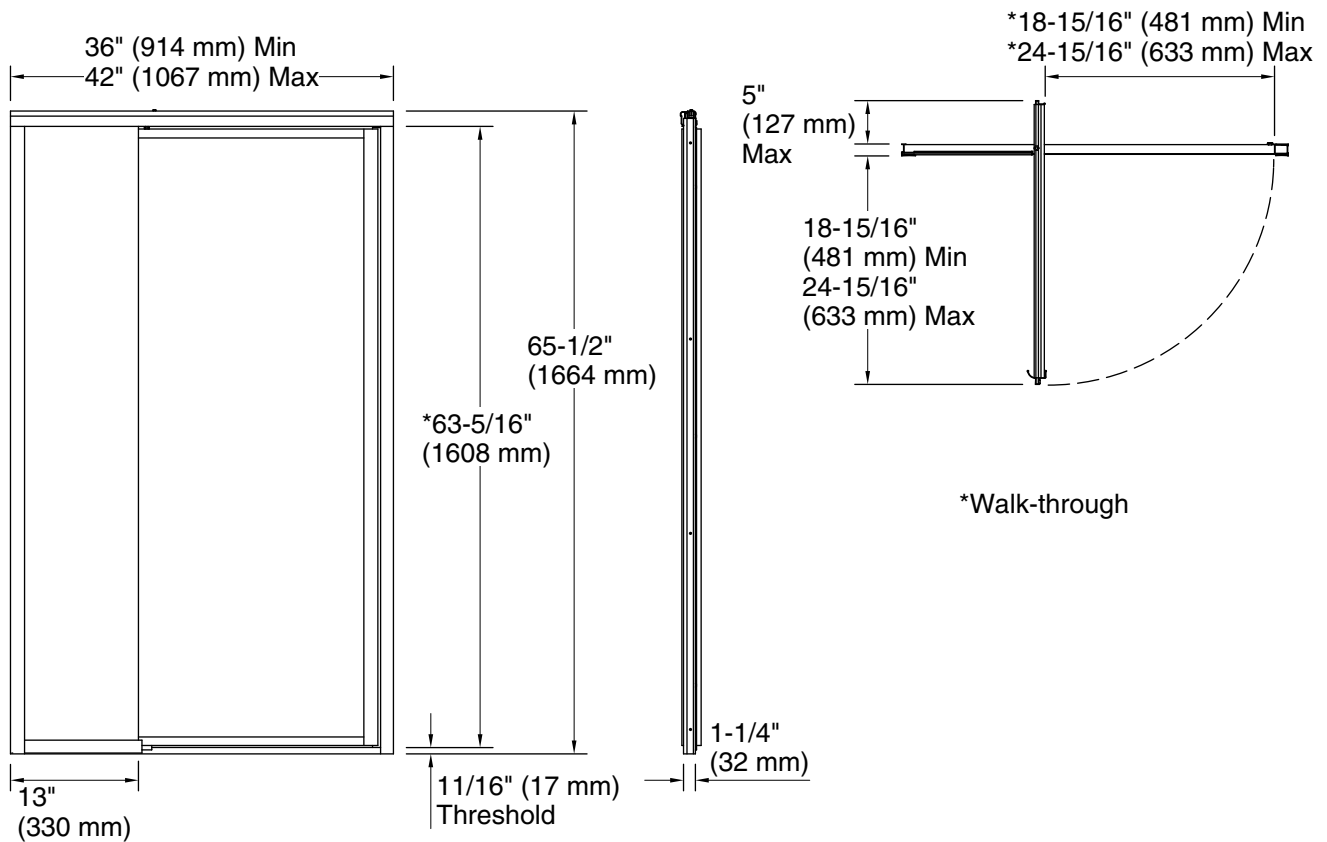

For the most current Specification Sheet, go to [www.sterlingplumbing.com](http://www.sterlingplumbing.com).

**Technical Information**

All product dimensions are nominal.

- Installation type: For shower base installation
- Opening Width - Min: 36" (914 mm)
- Opening Width - Max: 42" (1067 mm)
- Walk-through - Min: 18-15/16" (481 mm)
- Walk-through - Max: 24-15/16" (633 mm)
- Base-To-Wall: 3/8" (10 mm)
- Radius - Max:
- Glass thickness: 1/8" (3 mm)

**Notes**

- Install this product according to the installation guide.
- The vertical opening should be a minimum of 67" (1702 mm) to allow for installation clearance.