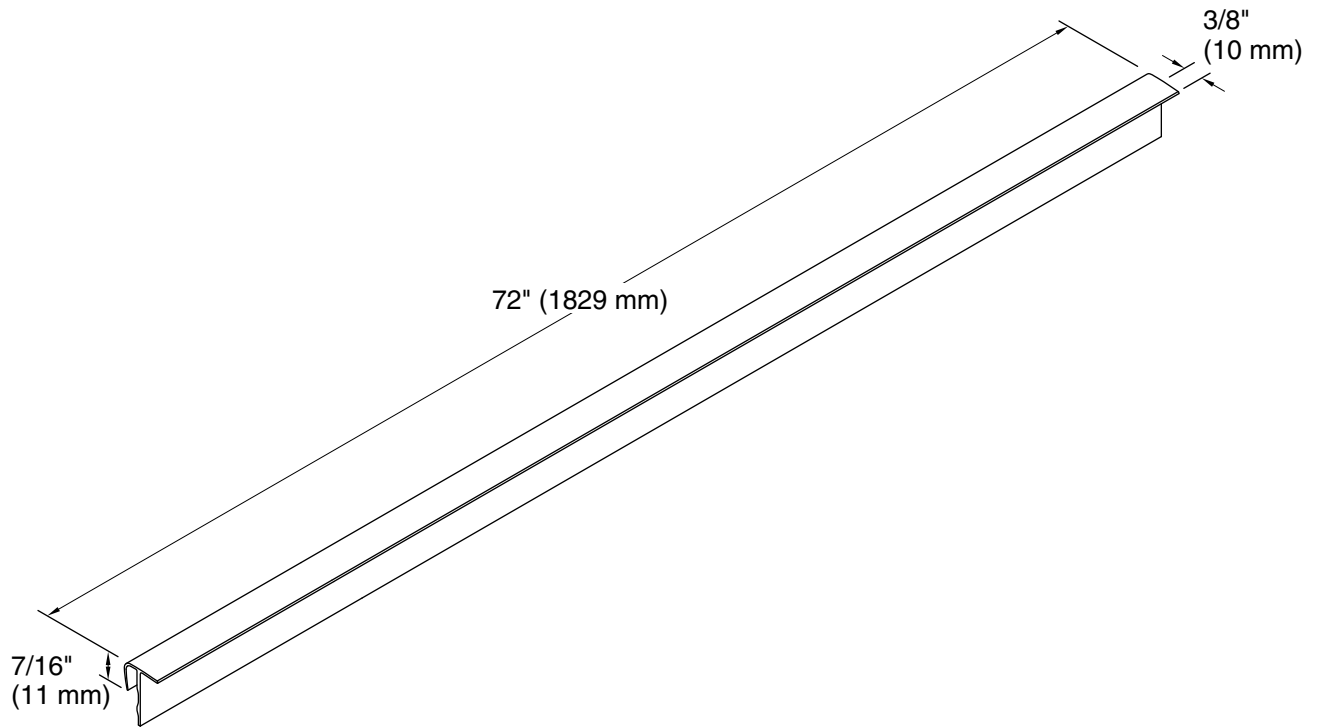

Choreograph®

72" Edge Trim w/ Return
K-90040

Features

- For use with the KOHLER Choreograph shower collection.
- Package contains two 72" lengths.
- Height in-field trimmable.

Material

- Aluminum.

Recommended Products/Accessories

Color	Code	Description
	SHP	Bright Polished Silver
	0	White
	96	Biscuit
	NY	Dune
	G9	Sandbar
	ABZ	Anodized Dark Bronze
	BNK	Anodized Brushed Nickel

Technical Information

All product dimensions are nominal.