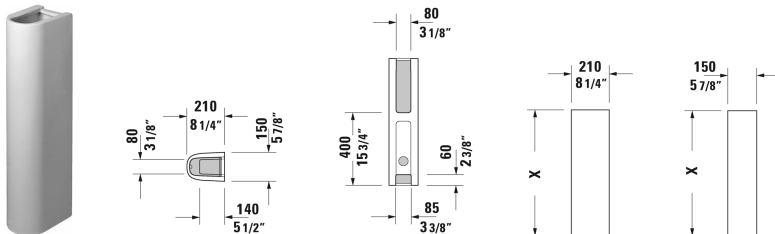

Starck 3 Pedestal # 0865160000

|< 28" Inch >|

Pedestal	Dimension	Weight	Order number
for # 030065, 030060, 030055, 030410, 030480, 030470, 033213, 030760, 030750			
Colors			
00 White			
Variant			
	28" x 8 1/4" Inch	30.8 lb	0865160000
Suitable products			
Washbasin with overflow, with faucet deck, underside fully glazed, hardware included, wall-mounted, cUPC® listed*, 23 5/8" x 17 3/4" Inch	23 5/8" x 17 3/4" Inch		030060
Washbasin with overflow, with faucet deck, underside fully glazed, hardware included, wall-mounted, cUPC® listed*, 21 5/8" x 16 7/8" Inch	21 5/8" x 16 7/8" Inch		030055
Washbasin with overflow, with faucet deck, underside fully glazed, hardware included, wall-mounted, cUPC® listed*, 25 5/8" x 19 1/8" Inch	25 5/8" x 19 1/8" Inch		030065
Double furniture washbasin with overflow, with faucet deck, underside fully glazed, hardware included, wall-mounted, cUPC® listed*, 51 1/8" x 19 1/8" Inch	51 1/8" x 19 1/8" Inch		033213
Furniture washbasin with faucet deck, hardware included, wall-mounted, cUPC® listed*, 41 3/8" x 19 1/8" Inch	41 3/8" x 19 1/8" Inch		030410
Furniture washbasin with faucet deck, hardware included, wall-mounted, cUPC® listed*, 27 1/2" x 19 1/4" Inch	27 1/2" x 19 1/4" Inch		030470
Furniture washbasin with faucet deck, hardware included, wall-mounted, cUPC® listed*, 33 1/2" x 19 1/8" Inch	33 1/2" x 19 1/8" Inch		030480

All drawings contain the necessary measurements which are subject to standard tolerances. They are stated in inch & mm and are non-binding. Exact measurements, in particular for customized installation scenarios, can only be taken from the finished ceramic piece.