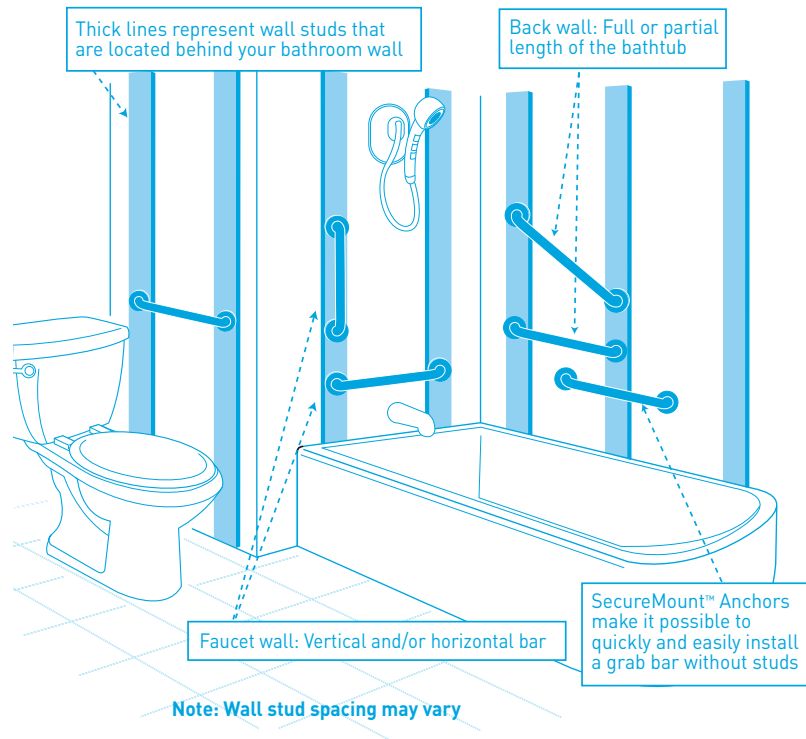

Grab Bar Buying Guide

Triple Your Safety.

It is recommended that bathrooms be equipped with grab bars in the tub, by the toilet and in transition.

Who Should Use Grab Bars?

Everyone! People of all ages and abilities can benefit from using grab bars.

What Can A Grab Bar Do For You?

- Reduce your risk of falling in the tub or shower.
- Help you steady yourself while getting into and out of the bathtub or shower.
- Assist in safely lowering and raising yourself from a seated position.

How Many Grab Bars Do I Need And Where Should They Be Installed?

Health professionals typically recommend three grab bars in a bathroom:

- At least one along the back wall in the bathtub or shower.
- At least one along the showerhead wall or whichever end of the tub/shower you use to enter/exit.
- At least one near the toilet.

Things To Consider When Selecting Your Grab Bar(s):

- **Length:** Select a grab bar that is the suitable length for your bath or shower area.
- **Finish:** Consider a grab bar that matches your faucet and other fixtures.
- **Weight Capacity:** Choose a grab bar that at least meets ADA requirements (250 lb.); SecureMount™ Grab Bars have a 500 lb. weight-pull capacity that exceeds ADA requirements (when securely installed per instructions).
- **Installation:** Grab bars that feature SecureMount have a design that allows for secure installation into a stud or wood backing at any angle. When using SecureMount Anchors, there is no need for installation into a stud or wood backing.
- **Grip Surface:** Consider a grab bar with a textured surface or grip feature that provides a better hold in a wet bathroom environment.