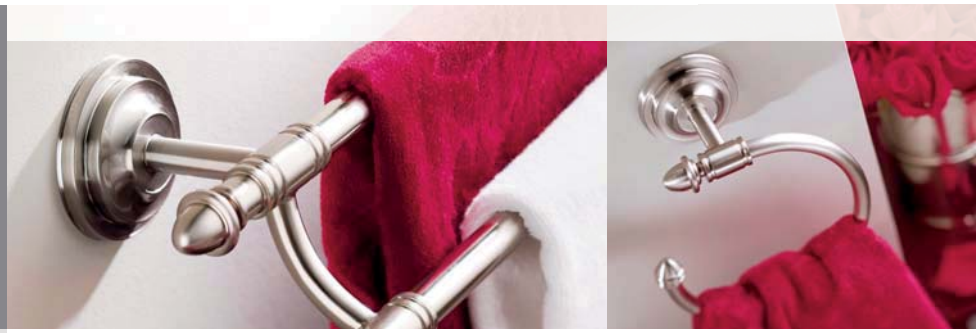

Stockton®

The repeating parallel rings and rounded end posts on Stockton accessories calmly create a sense of order and stability.

COORDINATING ACCESSORIES