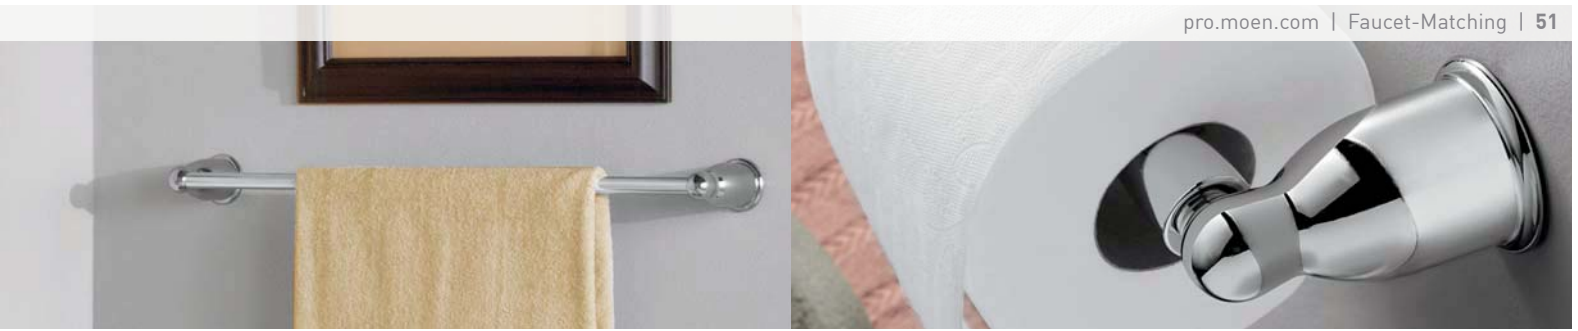

PRICING

Item No.	Description	List Price	Qty
Chrome			
YB8000CH	Mounting Posts (Pair)	4.40	50
YB8003CH	Double Robe Hook	3.85	50
YB8099CH	Paper Holder (Roller Only)	1.55	50
YB8098CH	18" Towel Bar (Bar Only)	3.15	50
YB8094CH	24" Towel Bar (Bar Only)	3.65	50
YB8088CH	Double Paper Holder (Posts Only)	8.00	25
YB8086CH	Towel Ring	7.25	50
YB8081	Pro-Fit Installation Template	10.90	25

Brushed Chrome			
YB8000BC	Mounting Posts (Pair)	5.60	50
YB8003BC	Double Robe Hook	4.90	50
YB8099BC	Paper Holder (Roller Only)	2.65	50
YB8098BC	18" Towel Bar (Bar Only)	4.00	50
YB8094BC	24" Towel Bar (Bar Only)	4.70	50
YB8086BC	Towel Ring	9.60	50

Item No.	Description	List Price	Qty
Old World Bronze			
YB8000OWB	Mounting Posts (Pair)	9.40	50
YB8003OWB	Double Robe Hook	5.70	50
YB8099OWB	Paper Holder (Roller Only)	1.95	50
YB8098OWB	18" Towel Bar (Bar Only)	5.60	50
YB8094OWB	24" Towel Bar (Bar Only)	7.45	50
YB8086OWB	Towel Ring	11.10	50

Satin Nickel			
YB8000SN	Mounting Posts (Pair)	7.25	50
YB8003SN	Double Robe Hook	5.05	50
YB8099SN	Paper Holder (Roller Only)	2.30	50
YB8088SN	Double Paper Holder (Posts Only)	13.00	25
YB8098SN	18" Towel Bar (Bar Only)	4.80	50
YB8094SN	24" Towel Bar (Bar Only)	6.05	50
YB8086SN	Towel Ring	10.40	50

List price is for each (unless otherwise noted).
Product can be ordered by case quantity or individually.