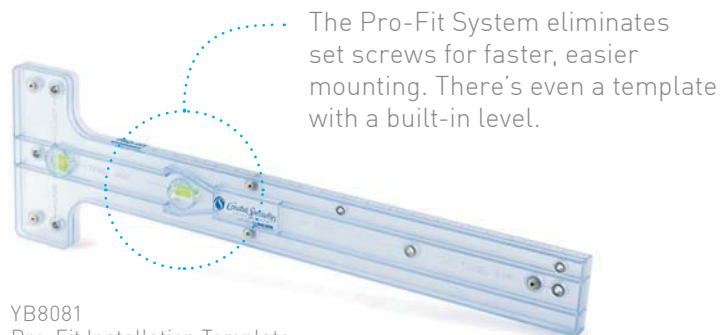

YB8081
Pro-Fit Installation Template