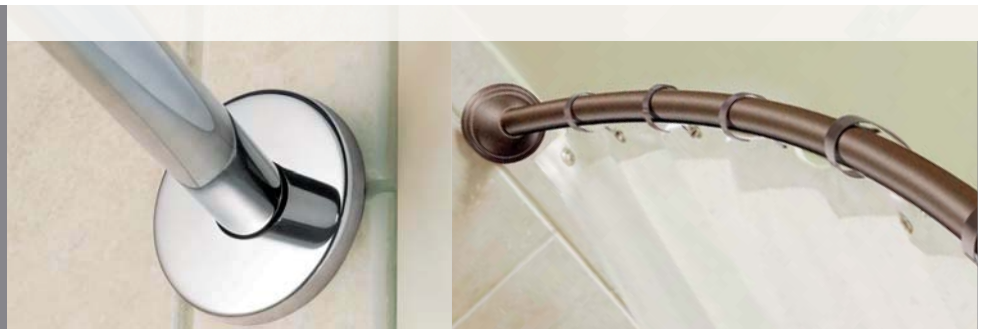

Fixed-Length Curved Shower Rods

PRODUCT DETAILS

Corrosion-resistant

Drywall anchors are included with all curved shower rods

Shower curtains and shower curtain rings are not included with shower curtain rods. Moen Shower Curtain Rings can be purchased separately. See page 79.

5-FT OR 6-FT
FIXED-LENGTH
DECORATIVE CURVED –
PIVOTING FLANGES

5-FT FIXED-LENGTH
DECORATIVE CURVED
– NON-PIVETING
FLANGES

5-FT FIXED-LENGTH
– NON-PIVETING
FLANGES

PRICING

Fixed-Length Decorative Curved – Pivoting

Item No.	Description	List Price	Qty
CSR2165CH	Chrome 5-ft Decorative Curved Shower Rod Set	37.30	10
CSR2165BN	Brushed Nickel 5-ft Decorative Curved Shower Rod Set	39.90	10
CSR2166CH	Chrome 6-ft Decorative Curved Shower Rod Set	42.65	10
CSR2166BN	Brushed Nickel 6-ft Decorative Curved Shower Rod Set	45.85	10
CSR2165OWB	Old World Bronze 5-ft Decorative Curved Shower Rod Set	47.95	10

Fixed-Length Decorative Curved – Non-Pivoting

Item No.	Description	List Price	Qty
CSR2155CH	Chrome 5-ft Curved Shower Rod Set	43.55	3
CSR2155BN	Brushed Nickel 5-ft Curved Shower Rod Set	50.20	3
CSR2155OWB	Old World Bronze 5-ft Curved Shower Rod Set	59.30	3

Fixed-Length Low Profile – Non-Pivoting*

Item No.	Description	List Price	Qty
2-102-5PS	5-ft Curved Shower Rod Only	20.20	25
2-102-5BS	5-ft Curved Shower Rod Only	21.15	25
65-F-PS	Low-Profile Flange Kit	13.95	25
65-F-BS	Low-Profile Flange Kit	16.10	25

Fixed-Length Low Profile Set – Non-Pivoting

Item No.	Description	List Price	Qty
CSR2145CH	Chrome 5-ft Low-Profile Curved Shower Rod Set	39.90	10
CSR2145BN	Brushed Nickel 5-ft Low-Profile Curved Shower Rod Set	46.55	10