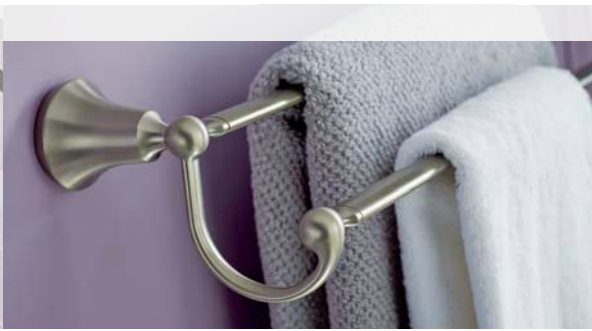

PRICING

Item No.	Description	List Price	Qty
Chrome			
YB5201CH	Tank Lever	31.30	24
YB5203CH	Double Robe Hook	24.05	24
YB5208CH	Pivoting Paper Holder	44.00	6
YB5218CH	18" Towel Bar	51.05	6
YB5222CH	24" Double Towel Bar	68.35	6
YB5224CH	24" Towel Bar	52.65	6
YB5286CH	Towel Ring	35.85	6
YB5275CH	Shower Basket	108.90	6

Brushed Nickel			
YB5201BN	Tank Lever	34.55	24
YB5203BN	Double Robe Hook	26.50	24
YB5208BN	Pivoting Paper Holder	48.65	6
YB5218BN	18" Towel Bar	56.10	6
YB5222BN	24" Double Towel Bar	73.65	6
YB5224BN	24" Towel Bar	58.10	6
YB5286BN	Towel Ring	39.20	6
YB5275BN	Shower Basket	124.60	6

Item No.	Description	List Price	Qty
Polished Nickel			
YB5201NL	Tank Lever	37.95	24
YB5203NL	Double Robe Hook	29.15	24
YB5208NL	Pivoting Paper Holder	53.55	6
YB5218NL	18" Towel Bar	61.70	6
YB5222NL	24" Double Towel Bar	81.10	6
YB5224NL	24" Towel Bar	63.95	6
YB5286NL	Towel Ring	43.10	6

Oil Rubbed Bronze			
YB5201ORB	Tank Lever	37.95	24
YB5203ORB	Double Robe Hook	29.15	24
YB5208ORB	Pivoting Paper Holder	53.55	6
YB5218ORB	18" Towel Bar	61.70	6
YB5222ORB	24" Double Towel Bar	81.10	6
YB5224ORB	24" Towel Bar	63.95	6
YB5286ORB	Towel Ring	43.10	6

Old World Bronze			
YB5275OWB	Shower Basket	135.10	6

List price is for each (unless otherwise noted).
Product can be ordered by case quantity or individually.