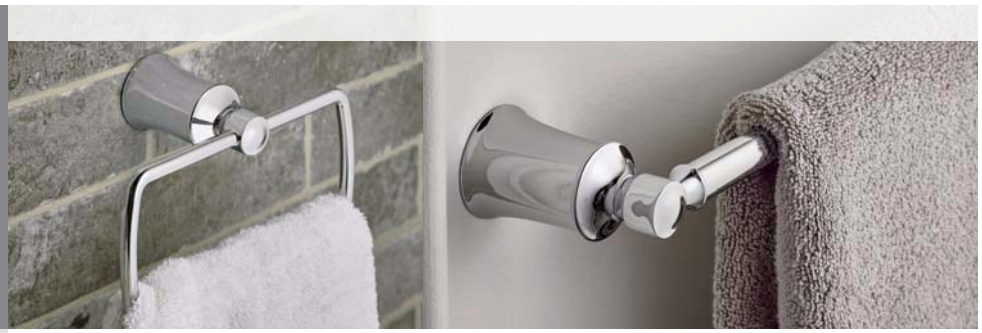

Dartmoor™

In scale and in style, the Dartmoor collection of bath accessories is designed to delight. Finial detailing creates a tailored look that's thoroughly classic.

PRODUCT DETAILS

30" towel bar options also available in select finishes. See page 72 for details.

5/8" Round Bar

FEATURED INNOVATIONS

See page 10 for details.

FAUCET-MATCHING ACCESSORIES

PRICING

Item No.	Description	List Price	Qty
Chrome			
YB2101CH	Tank Lever	19.75	24
YB2103CH	Double Robe Hook	14.00	24
YB2108CH	Paper Holder	19.10	6
YB2118CH	18" Towel Bar	30.85	6
YB2124CH	24" Towel Bar	32.50	6
YB2186CH	Towel Ring	19.15	6
Brushed Nickel			
YB2101BN	Tank Lever	30.30	24
YB2103BN	Double Robe Hook	21.40	24
YB2108BN	Paper Holder	29.15	6
YB2118BN	18" Towel Bar	47.35	6
YB2124BN	24" Towel Bar	49.80	6
YB2186BN	Towel Ring	29.20	6
Oil Rubbed Bronze			
YB2101ORB	Tank Lever	33.30	24
YB2103ORB	Double Robe Hook	23.55	24
YB2108ORB	Paper Holder	32.20	6
YB2118ORB	18" Towel Bar	52.10	6
YB2124ORB	24" Towel Bar	54.75	6
YB2186ORB	Towel Ring	32.25	6

List price is for each (unless otherwise noted). Product can be ordered by case quantity or individually.

FINISH OPTIONS