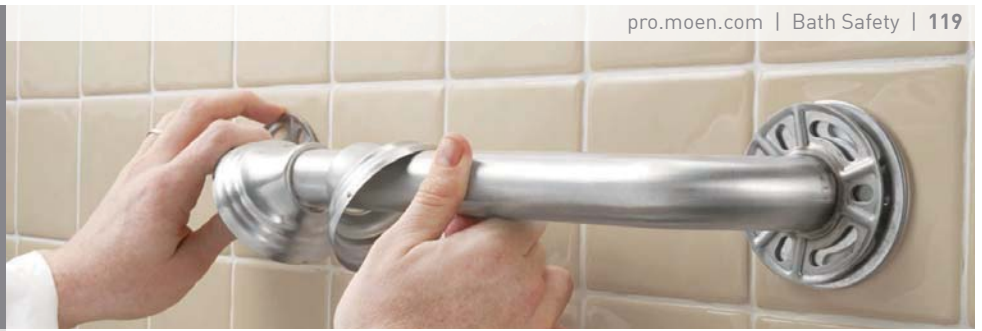

SecureMount™ Anchors

Precision-engineered for optimal bracing behind the wall, SecureMount Anchors allow for easy grab bar installation – with no studs required – anywhere on the wall.

ANCHORS

PRICING

Chrome

Item No.	Description	List Price	Qty
SMA1000CH	Securemount Anchor – One Pair	30.05	24
SMA1001CH	Securemount Anchor – 10 Pairs	26.70	10
SMA1015CH	Securemount Anchor – Single	15.20	3

Oil Rubbed Bronze

Item No.	Description	List Price	Qty
SMA1000WB	Securemount Anchor – One Pair	30.05	24

FINISH OPTIONS

List price is for each (unless otherwise noted).
Product can be ordered by case quantity or individually.

300 lb. weight capacity when securely installed per instructions. Limited Lifetime Warranty. Independently tested by CSA and NAHB laboratories to exceed ADA, ASTM, ANSI and CSA standards.