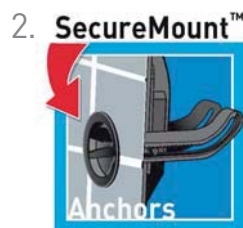

SecureMount™ Grab Bars and SecureMount Anchors make it possible to quickly and easily install a grab bar with or without studs.

SecureMount™ SYSTEM

Easy, Secure Install...
Anywhere on the Wall™

1. SecureMount Grab Bars

The unique flange makes it easy to connect to the stud at multiple points, at any angle!

2. SecureMount Anchors

Precision-engineered for optimal bracing behind the wall, SecureMount Anchors allow for easy grab bar installation — with no studs required — anywhere on the wall.

3. SecureMount System

The SecureMount System is the ultimate in easy, secure grab bar installation. Plus, it provides stylish designs and choices in finishes and features.

Mount securely to a variety of substrates*:

- 1/2" drywall
- 1/2" drywall with tile
- 1/2" drywall with marble
- 1/8" fiberglass tub surround

- 5/8" drywall
- 5/8" drywall with tile
- 5/8" drywall with marble
- 1/4" fiberglass tub surround

*Including multiple layers up to 1 1/2" thick

300 lb. weight capacity when securely installed per instructions. Limited Lifetime Warranty. Independently tested by CSA and NAHB laboratories to exceed ADA, ASTM, ANSI and CSA standards.