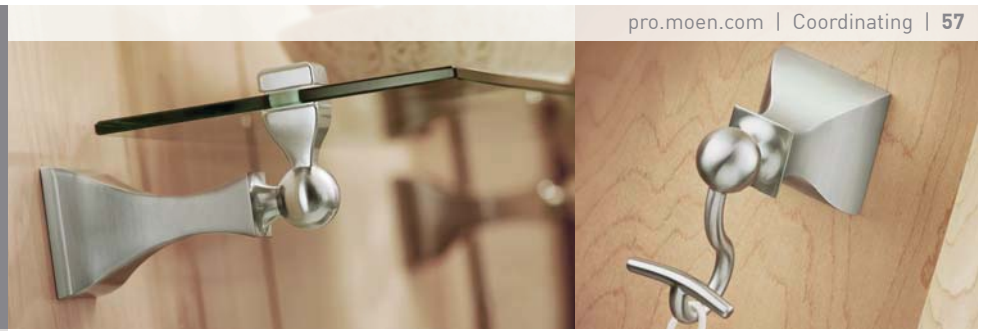

Retreat®

The softly curving, edged silhouette of the Retreat collection adds a touch of sophistication and serenity to any bath.

COORDINATING ACCESSORIES

PRODUCT LINE INFO

Retail Packaging

PRODUCT DETAILS

30" towel bar options also available in select finishes. See page 72 for details.

$\frac{5}{8}$ " Round Bar

PRICING

Item No.	Description	List Price	Qty
Chrome			
DN8303CH	Single Robe Hook	14.05	24
DN8308CH	Pivoting Paper Holder	26.90	3
DN8318CH	18" Towel Bar	27.50	3
DN8322CH	24" Double Towel Bar	45.45	3
DN8324CH	24" Towel Bar	29.80	3
DN8386CH	Towel Ring	19.45	3
DN8390CH	Vanity Shelf	50.80	3
Brushed Nickel			
DN8303BN	Single Robe Hook	15.70	24
DN8308BN	Pivoting Paper Holder	30.00	3
DN8318BN	18" Towel Bar	30.75	3
DN8322BN	24" Double Towel Bar	50.80	3
DN8324BN	24" Towel Bar	33.35	3
DN8386BN	Towel Ring	21.70	3
DN8390BN	Vanity Shelf	56.65	3

FINISH OPTIONS

List price is for each (unless otherwise noted).
Product can be ordered by case quantity or individually.

Pivoting Technology
See page 8 to learn more.