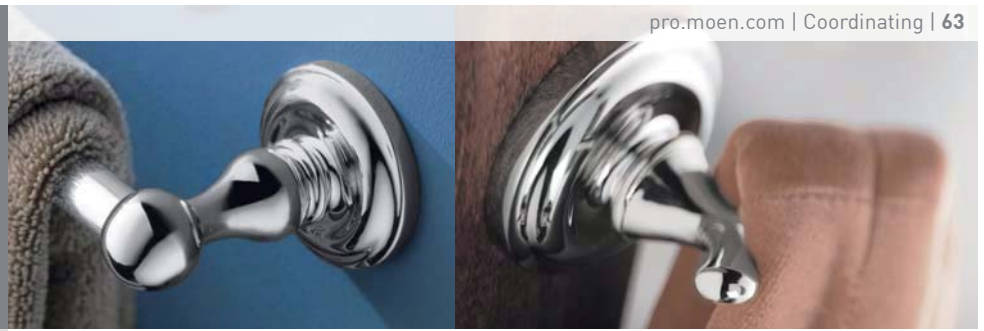

Madison™

Rounded posts and solid contours give Madison accessories a personality that's robust yet refined.

COORDINATING ACCESSORIES

PRODUCT LINE INFO

▲ Retail Packaging

PRODUCT DETAILS

30" towel bar options also available in select finishes. See page 72 for details.

¾" Round Bar

PRICING

Item No.	Description	List Price	Qty
Chrome			
BP6903CH	Double Robe Hook	9.00	6
BP6908CH	Paper Holder	19.95	6
BP6980CH	Paper Holder	16.70	6
BP6918CH	18" Towel Bar	21.85	6
BP6924CH	24" Towel Bar	23.00	6
BP6986CH	Towel Ring	15.05	6
Old World Bronze			
BP6903OWB	Double Robe Hook	13.65	24
BP6908OWB	Paper Holder	26.85	6
BP6980OWB	Paper Holder	20.20	6
BP6918OWB	18" Towel Bar	27.25	6
BP6924OWB	24" Towel Bar	30.35	6
BP6986OWB	Towel Ring	18.85	6
Pewter			
DN6903PW ▲	Double Robe Hook	13.55	24
BP6908PW	Paper Holder	26.90	6
DN6908PW ▲	Paper Holder	26.90	3
BP6924PW	24" Towel Bar	30.35	6
DN6918PW ▲	18" Towel Bar	27.30	3
DN6924PW ▲	24" Towel Bar	30.35	3
BP6986PW	Towel Ring	18.80	6
DN6986PW ▲	Towel Ring	18.80	3

List price is for each (unless otherwise noted). Product can be ordered by case quantity or individually.

FINISH OPTIONS