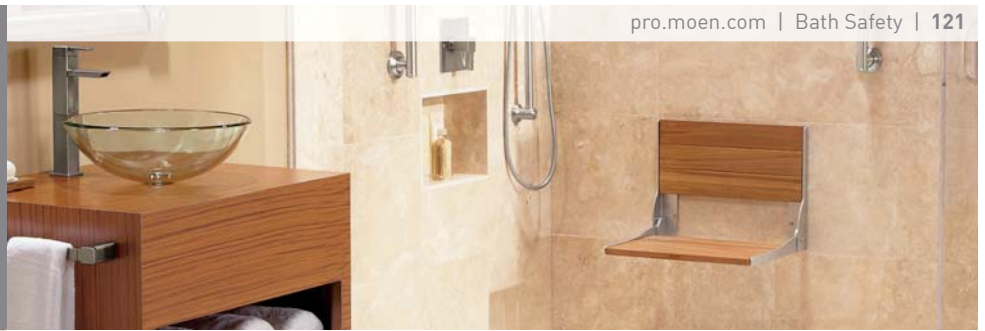

Tub/Shower Chairs, Seats, Transfer Benches

Moen® seats, chairs and transfer benches not only give you the stability you need, they also give you a whole host of convenient features that will make every shower more pleasant and enjoyable.

TUB AND SHOWER SEATS

PRODUCT LINE INFO

▲ Retail Packaging

PRICING

Item No.	Description	List Price	Qty
DN7110	Stainless Fold-Down Teak Shower Seat	375.05	2
DN71100WB	Old World Bronze Fold-Down Teak Shower Seat	435.05	2
DN7064	▲ Glacier Tool-Free Shower Chair	74.10	2
DN7060	▲ Glacier Tool-Free Shower Chair	84.15	2
DN7025	▲ Glacier Adjustable Tub and Shower Seat	49.00	2
DN7030	▲ White Adjustable Shower Seat	64.35	2
DN8060	▲ Glacier Adjustable Tub and Shower Chair	74.35	2
DN7100	▲ Glacier Mesh Shower Chair	113.25	2
DN7105	▲ Glacier Transfer Bench	138.30	2
DN7065	▲ Glacier Tool-Free Transfer Bench	119.95	2

List price is for each (unless otherwise noted).
Product can be ordered by case quantity or individually.

Complies with Americans with Disabilities Act (ADA) specifications.