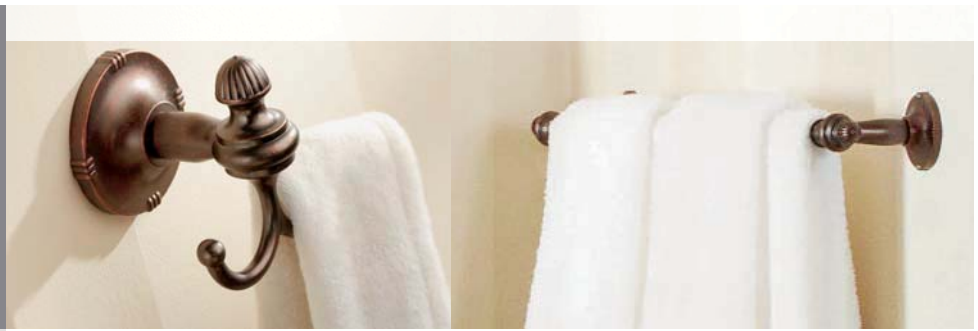

Gilcrest®

The Gilcrest collection's rich styling and fluted accents marry antique charm with contemporary sophistication.

COORDINATING ACCESSORIES

PRODUCT LINE INFO

▲ Retail Packaging

PRICING

Item No.	Description	List Price	Qty
Oil Rubbed Bronze			
DN0803ORB ▲	Double Robe Hook	20.30	3
DN0808ORB ▲	Pivoting Paper Holder	37.55	3
DN0818ORB ▲	18" Towel Bar	40.70	3
DN0822ORB ▲	24" Double Towel Bar	65.50	3
DN0824ORB ▲	24" Towel Bar	43.10	3
DN0886ORB ▲	Towel Ring	28.00	3
DN0892ORB ▲	Mirror	94.85	3

FINISH OPTIONS

List price is for each (unless otherwise noted).
Product can be ordered by case quantity or individually.

Pivoting Technology
See page 8 to learn more.