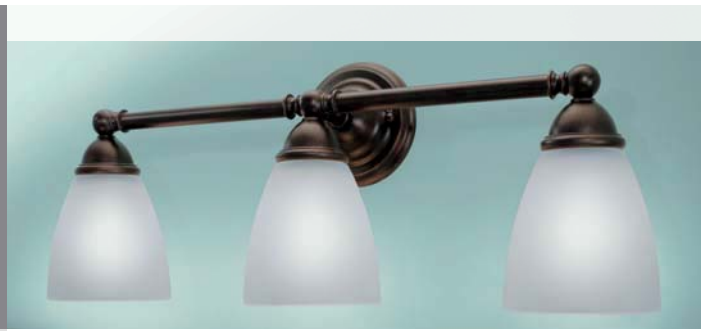

Brantford®

With intricate architectural features that transcend time, Brantford accessories give any bath a polished, traditional look. A classic globe finial gives this collection universal appeal.

FAUCET-MATCHING ACCESSORIES

PRODUCT DETAILS

30" towel bar options also available in select finishes. See page 72 for details.

5/8" Round Bar

FEATURED INNOVATIONS

See page 10 for details.

See page 109 for complete sizing information.

FINISH OPTIONS

All lighting fixtures can be mounted facing either upward or downward (rings need to be removed if mounted up). Bulbs not included.

Complies with Americans with Disabilities Act (ADA) specifications.