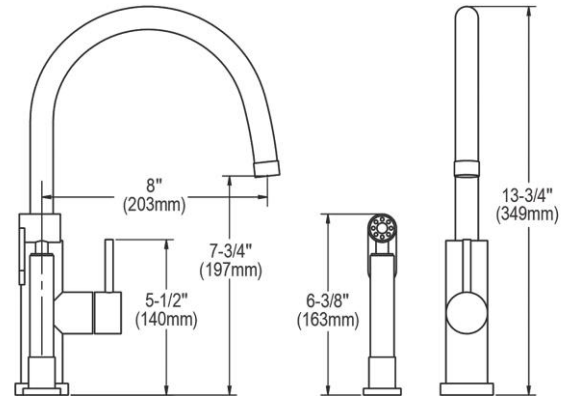

PART: _____ QTY: _____
PROJECT: _____
CONTACT: _____
DATE: _____
NOTES: _____
APPROVAL: _____

In keeping with our policy of continuing product improvement, Elkay reserves the right to change product specifications without notice. Please visit elkay.com for the most current version of Elkay product specification sheets. This specification describes an Elkay product with design, quality, and functional benefits to the user. When making a comparison of other producers' offerings, be certain these features are not overlooked.