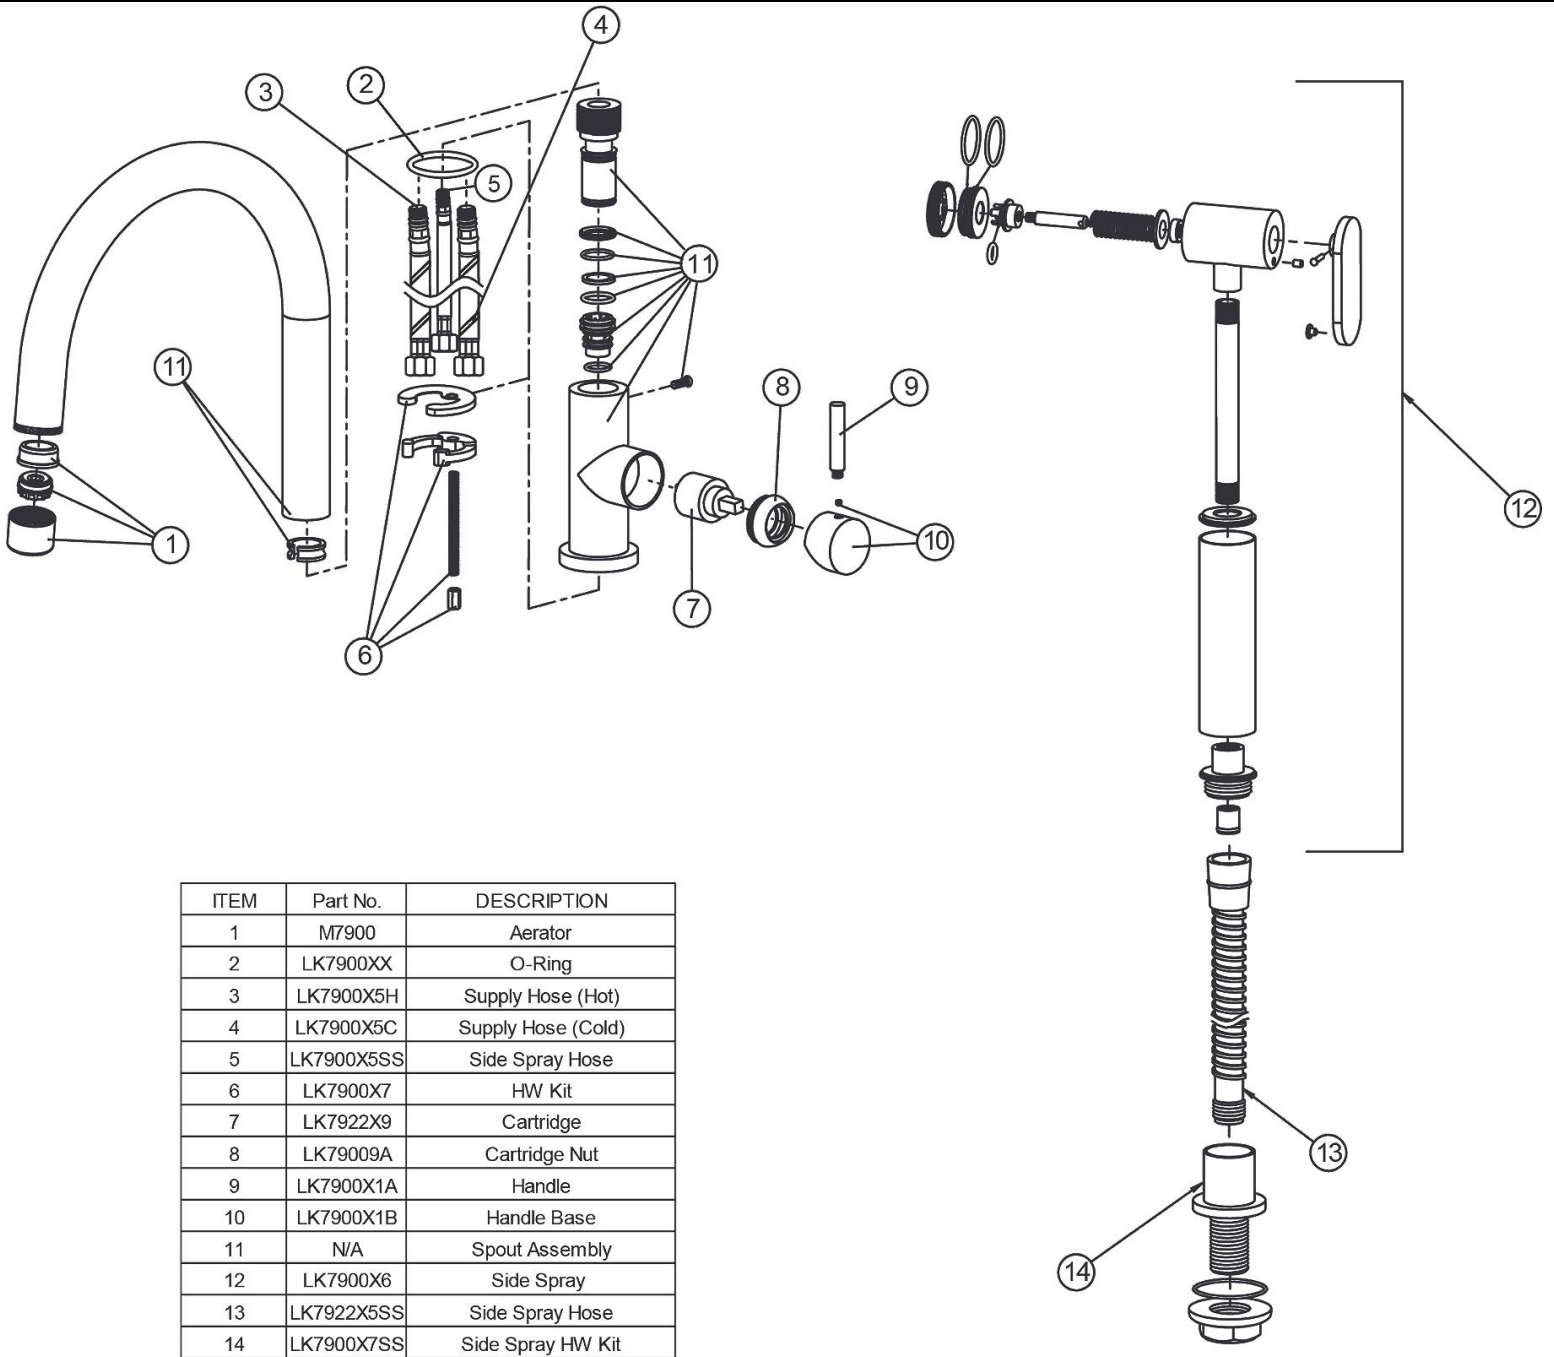

ITEM	Part No.	DESCRIPTION
1	M7900	Aerator
2	LK7900XX	O-Ring
3	LK7900X5H	Supply Hose (Hot)
4	LK7900X5C	Supply Hose (Cold)
5	LK7900X5SS	Side Spray Hose
6	LK7900X7	HW Kit
7	LK7922X9	Cartridge
8	LK79009A	Cartridge Nut
9	LK7900X1A	Handle
10	LK7900X1B	Handle Base
11	N/A	Spout Assembly
12	LK7900X6	Side Spray
13	LK7922X5SS	Side Spray Hose
14	LK7900X7SS	Side Spray HW Kit

In keeping with our policy of continuing product improvement, Elkay reserves the right to change product specifications without notice. Please visit elkay.com for the most current version of Elkay product specification sheets. This specification describes an Elkay product with design, quality, and functional benefits to the user. When making a comparison of other producers' offerings, be certain these features are not overlooked.