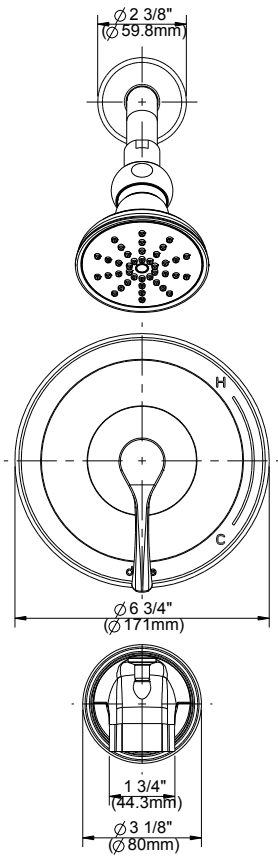

SPECIFICATIONS

Features/Benefits

- 1.75 gpm (6.6 L/min) Maximum Flow Rate @80psi
- Includes Treysta™ Pressure Balance Ceramic Disc Cartridge
- Requires Treysta™ Rough-In Valve, G00GS500 Series (Horizontal Inputs) or G00GS520 Series (Vertical Inputs)
- Includes Single-Function Mono Round Showerhead, D460052
- 6" Metal Shower Arm
- Accommodates Standard, Back-to-Back, and Thin Wall Installations

Available Color/Finishes

Color	Description
	Chrome

Please see danze.com or current price list for available finishes.
Finish is defined by additional suffix.

Standards & Certifications

Flow Rate

Submittal Information:

Name: _____
Location: _____

Contractor: _____
Contact #: _____