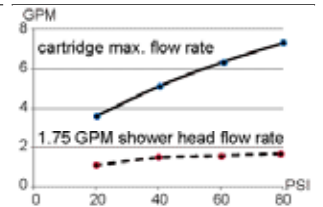

SPECIFICATIONS

Features/Benefits

- 1.75 gpm (6.6 L/min) Maximum Flow Rate @80psi
- Includes Treysta™ Pressure Balance Ceramic Disc Cartridge
- Requires Treysta™ Rough-In Valve, G00GS500 Series (Horizontal Inputs) or G00GS520 Series (Vertical Inputs)
- Includes Single-Function Mono Round Showerhead, D460052
- 6" Metal Shower Arm
- Accommodates Standard, Back-to-Back, and Thin Wall Installations

Available Color/Finishes

Color	Description
	Chrome

Please see danze.com or current price list for available finishes.
Finish is defined by additional suffix.

Standards & Certifications

Flow Rate

Submittal Information: