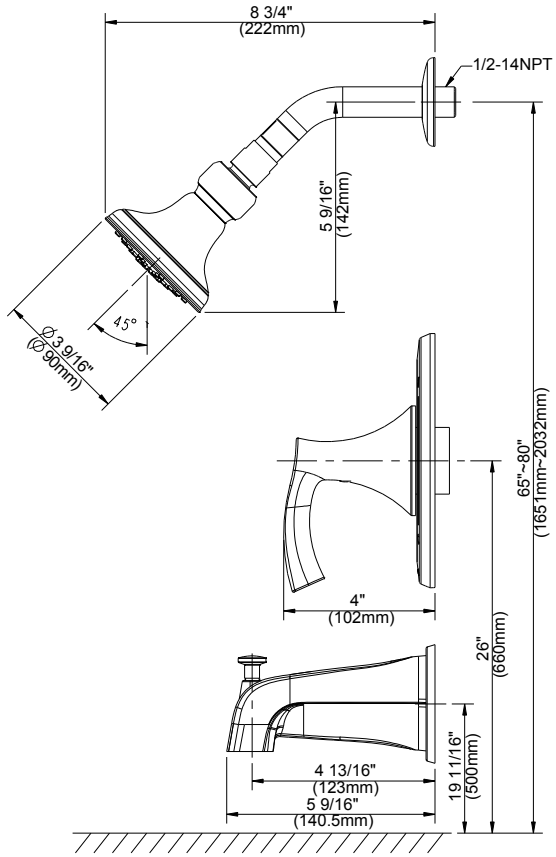

SPECIFICATIONS

Features/Benefits

- 1.75 gpm (6.6 L/min) Maximum Flow Rate @80psi
- Includes Treysta™ Pressure Balance Ceramic Disc Cartridge
- Requires Treysta™ Rough-In Valve, G00GS500 Series (Horizontal Inputs) or G00GS520 Series (Vertical Inputs)
- Includes Single-Function Mono Round Showerhead, D460052
- 6" Metal Shower Arm
- Accommodates Standard, Back-to-Back, and Thin Wall Installations

Available Color/Finishes

Color	Description
	Chrome

Please see danze.com or current price list for available finishes.
Finish is defined by additional suffix.

Standards & Certifications

Flow Rate

Submittal Information:

Name: _____
Location: _____

Contractor: _____
Contact #: _____