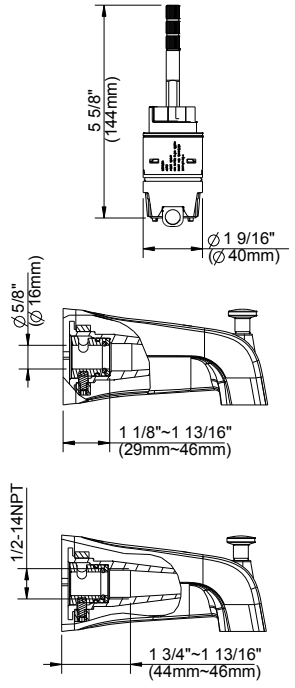

SPECIFICATIONS

Features/Benefits

- 1.75 gpm (6.6 L/min) Maximum Flow Rate @80psi
- Includes Treysta™ Pressure Balance Ceramic Disc Cartridge
- Requires Treysta™ Rough-In Valve, G00GS500 Series (Horizontal Inputs) or G00GS520 Series (Vertical Inputs)
- Includes Single-Function Mono Round Showerhead, D460052
- 6" Metal Shower Arm
- Accommodates Standard, Back-to-Back, and Thin Wall Installations

Available Color/Finishes

Color	Description
	Chrome

Please see danze.com or current price list for available finishes.
Finish is defined by additional suffix.

Standards & Certifications

Flow Rate

Submittal Information:

Name: _____
Location: _____

Contractor: _____
Contact #: _____