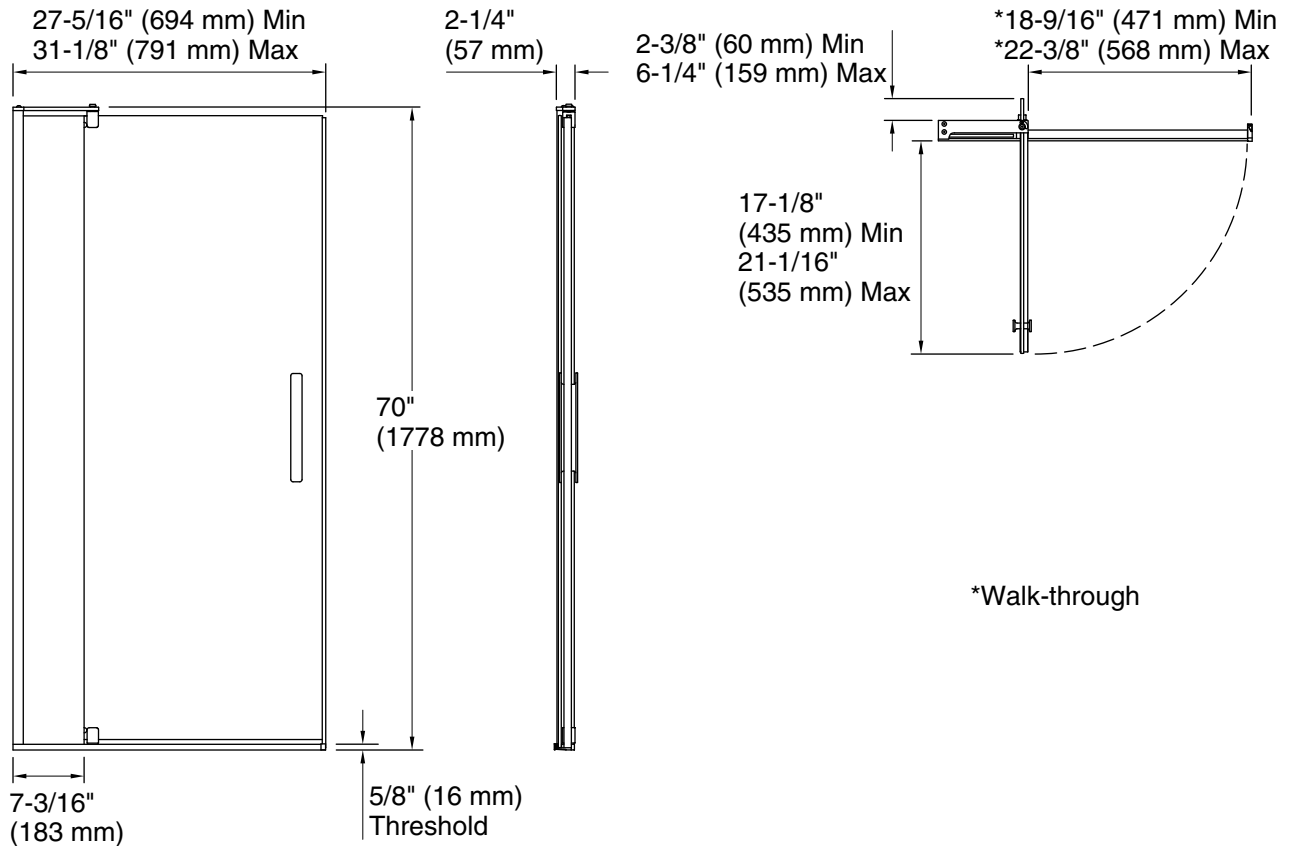

Installation

- Out-of-plumb adjustability simplifies installation.
- Door can be installed to open to the left or right to suit your bathroom layout.
- Pivot shower door.
- Not for use in hospitality.

Recommended Products/Accessories

Technical Information

All product dimensions are nominal.

Installation type:	For shower base installation
Opening style:	Pivot
Opening Width - Min:	27-5/16" (694 mm)
Opening Width - Max:	31-1/8" (791 mm)
Walk-through - Min:	18-9/16" (471 mm)
Walk-through - Max:	22-3/8" (568 mm)
Base-To-Wall Radius - Max:	3/8" (10 mm)
Glass thickness:	1/4" (6 mm)
Glass coating:	CleanCoat®

Notes

Install this product according to the installation guide.

Strike jamb is made of clear plastic and may not cover existing shower door holes.

NOTICE: The vertical opening should be a minimum of 74" (1880 mm) to allow clearance for installation.