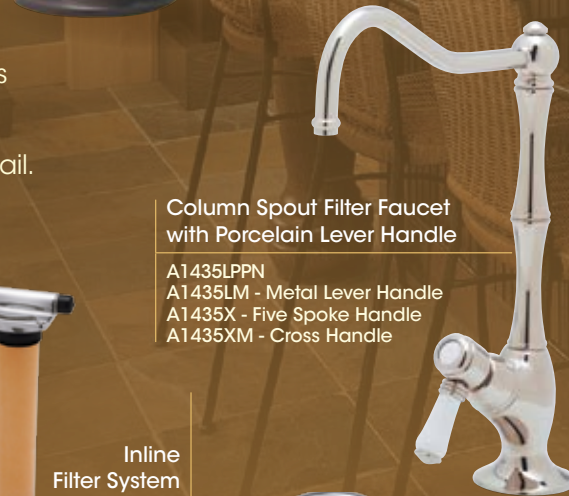

Column Spout Filter Faucet with Five Spoke Handle  
A1435XTCB  
A1435LM - Metal Lever Handle  
A1435LP - Porcelain Lever Handle  
A1435XM - Cross Handle

Perrin & Rowe® Style Soap/Lotion Dispenser  
LS850P-EB

Modern Luxury Soap/Lotion Dispenser  
LS2150APC

Country Soap/Lotion Dispenser  
LS650CAPC

Michael Berman Soap Dispenser  
LS3550APC

Dé Lux II Soap/Lotion Dispenser  
LS450LSTN

Traditional Soap/Lotion Dispenser  
LS950CAPC

Contemporary Dé Lux Soap/Lotion Dispenser  
LS750LSTN

Manual Basket Strainer with Large Pull Knob  
738

Manual Basket Strainer with Large Pull Knob  
736

Column Spout Filter Faucet with Porcelain Lever Handle  
A1435LPPN  
A1435LM - Metal Lever Handle  
A1435X - Five Spoke Handle  
A1435XM - Cross Handle