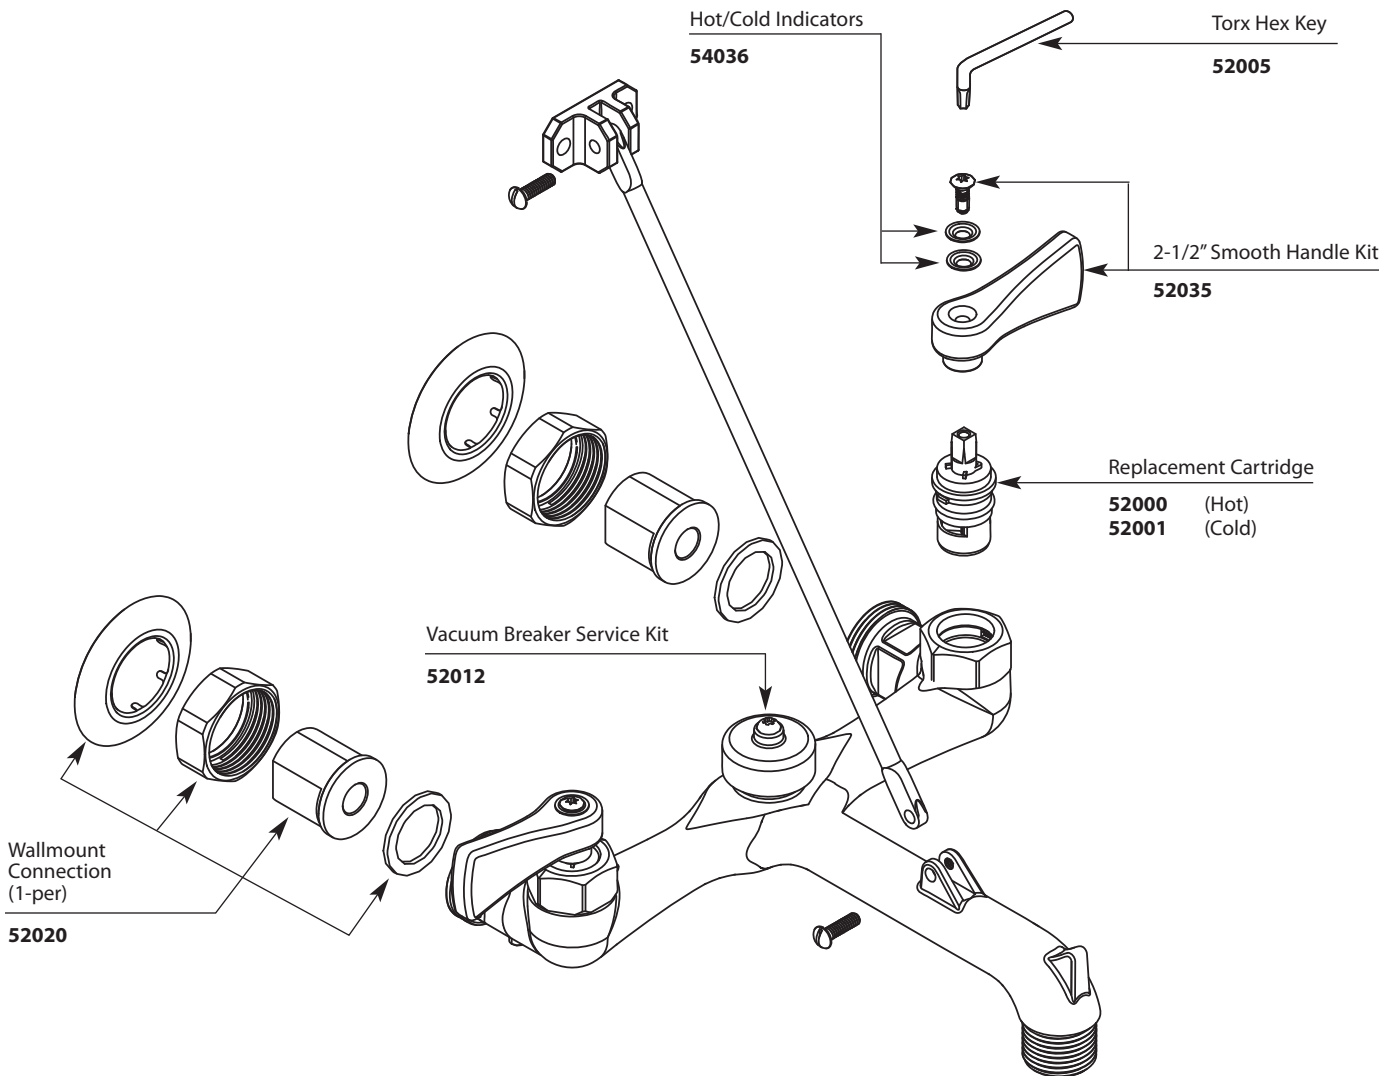

■ **Order by Part Number**

*There is more than 1 version of this model.  
Page down to identify the version you have.*

<b>Two-Handle Wall Mount Faucet</b>		
<b>MODEL</b>	<b>HANDLE</b>	<b>FINISH</b>
8230	Lever	Rough

# Illustrated Parts

- Order by Part Number
- For models sold before August 2013

Two-Handle Wall Mount Faucet		
<u>MODEL</u>	<u>HANDLE</u>	<u>FINISH</u>
8230	Lever	Rough