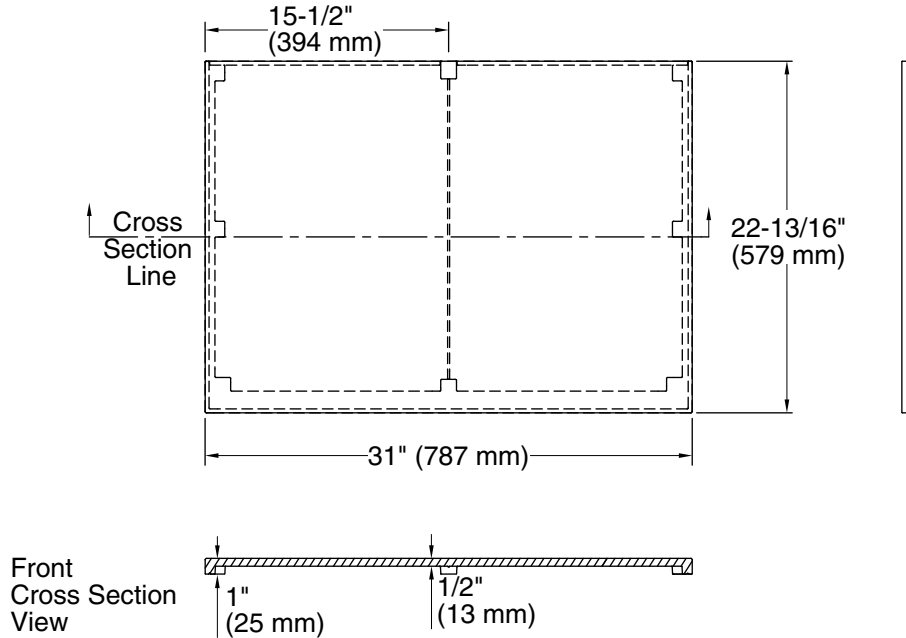

Features

- Pairs with KOHLER drop-in and above-counter bathroom sinks.
- Pilot holes for single, 4-inch centerset, and 8-inch wideset faucets.
- Coordinates with the industry-standard 30-inch vanities in the KOHLER® Tailored vanity collection.
- Field trimmable for alcove and corner installations.
- Optional side and backsplashes available (sold separately).

Material

- Solid surface.

Installation

- Vanity top.
- Accommodates single, 4-inch, and 8-inch center faucet configurations.

Recommended Products/Accessories

K-23723 Faucet cleaner

Codes/Standards

None Applicable

Technical Information

All product dimensions are nominal.

Installation: Vanity top/ITB

Notes

Install this product according to the installation instructions.

Observe all local plumbing and building codes.

This countertop is designed to be installed with a KOHLER or standard-size vanity.