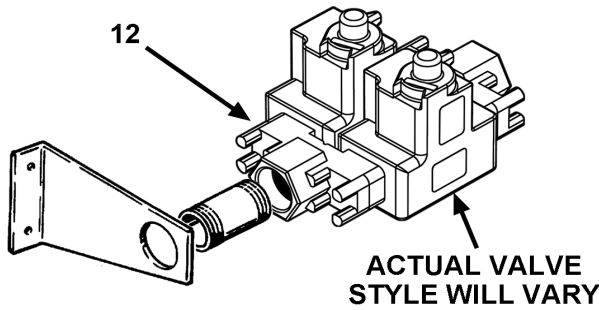

* Required but not supplied with the boiler.

GAS CONTROL VALVE