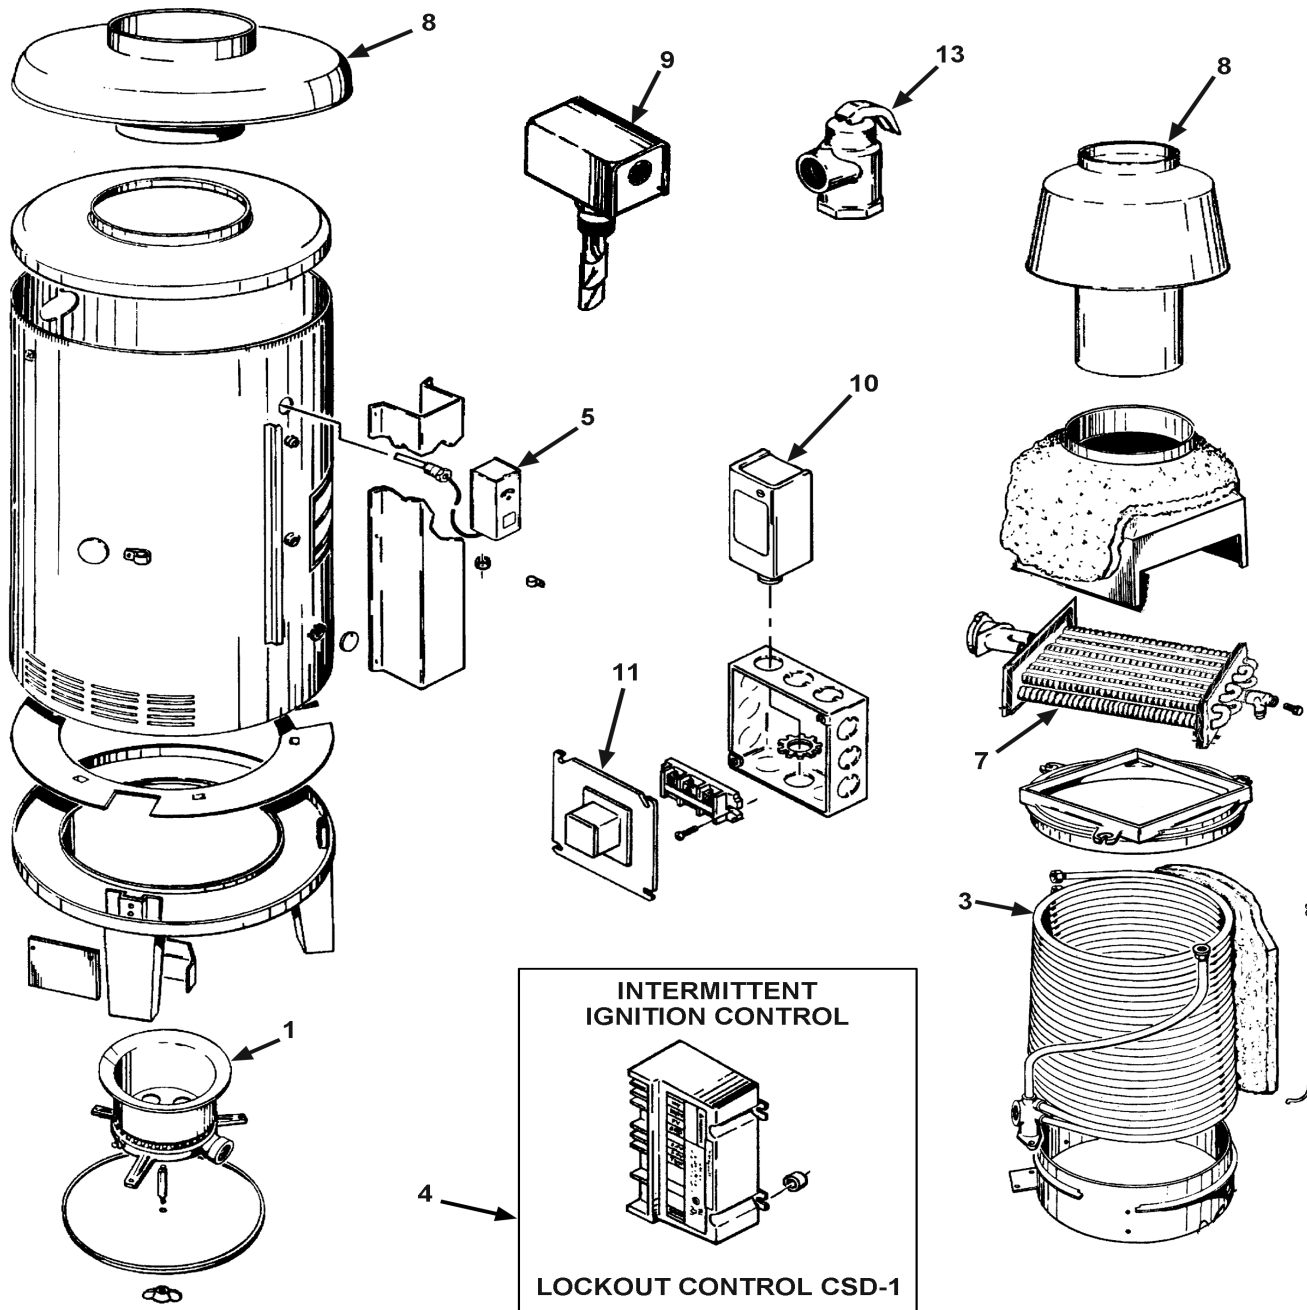

# REPLACEMENT PARTS LIST

GAS FIRED HOT WATER BOILERS  
MODELS HW 300, 399, 420, 520 & 670  
SERIES 300/301/302/303

A. O. Smith Water Heater Parts Fulfillment  
125 Southeast Parkway • Franklin, TN 37068  
www.hotwater.com • 1-800-433-2545