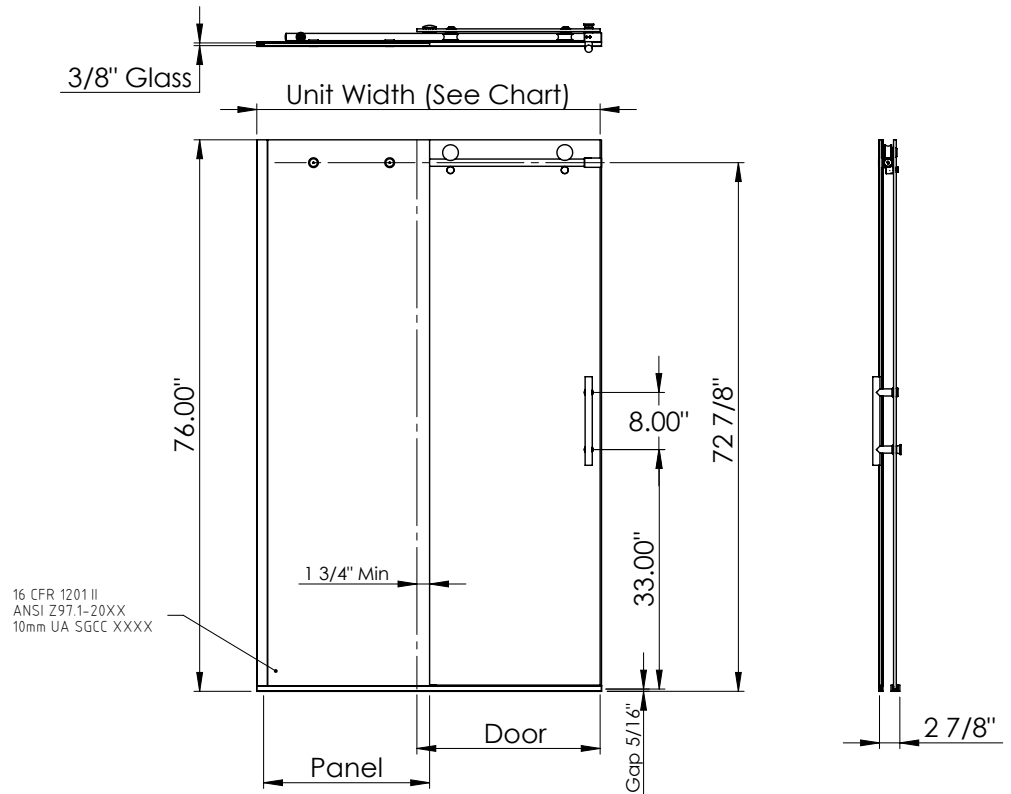

### Features

- *Vinisse contemporary door & inline panel*
- *13" pull handle*
- *3/8" (10 mm) thick tempered glass available in Clear*
- *2" adjustment range provides increased plumb and level tolerance*
- *Anodized aluminum hardware prevents rusting or corrosion*
- *Available in 76" height and two widths*

### 3/8" Glass Options

- *Clear (CL)*
- *AquaGlideXP Clear (XP)*

### Installation Notes

Install this product according to the installation guide.

GLASS SIZING CHART		
Unit Width Ranges	Glass Size (Inches) / Weight (lbs)	
	Door	Panel
45" - 47"	25 1/4" X 75 11/16" (67.68 lbs)	22 7/8" X 75 13/16" - (61.42 lbs)
57" - 59"	31 1/4" X 75 11/16" - (83.77 lbs)	28 7/8" X 75 13/16" - (75.53 lbs)