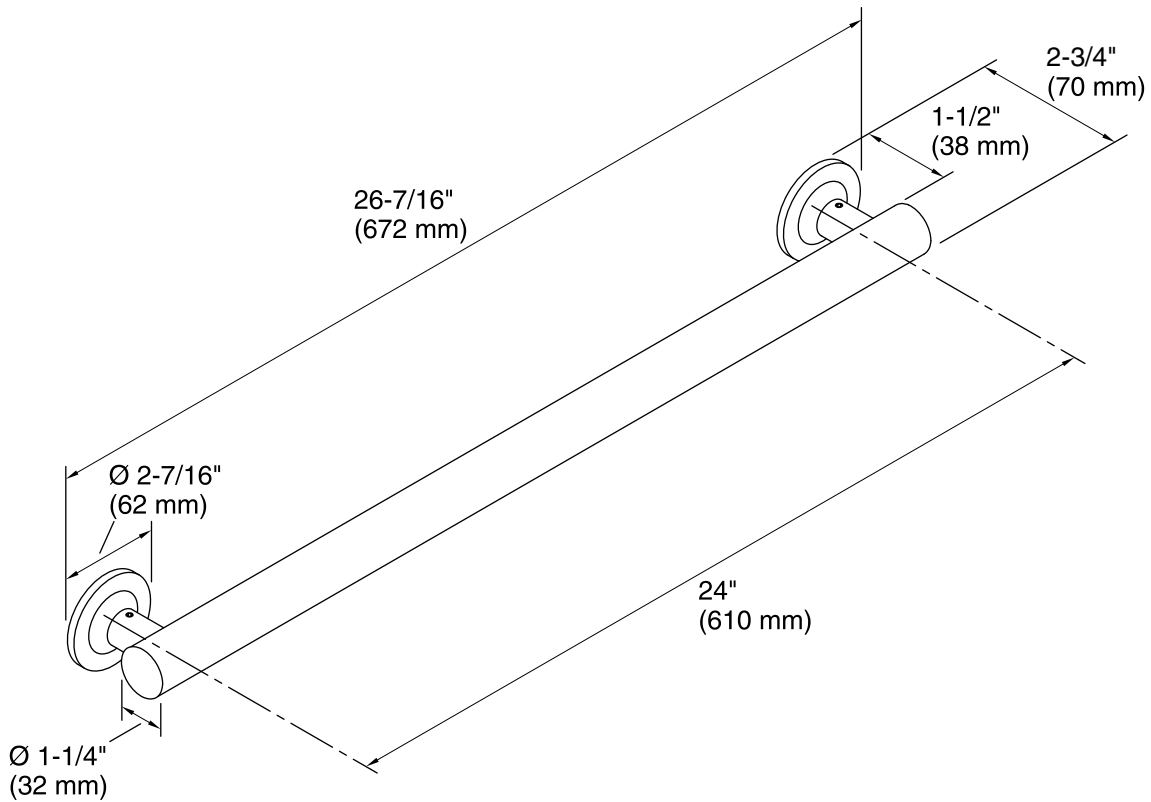

Technical Information

All product dimensions are nominal.

Notes

Measure your actual product for roughing-in details.

WARNING: Risk of personal injury. The wall plates on the grab bar must be mounted to a brace between the wall studs. This will ensure that the weight of the user is adequately supported.