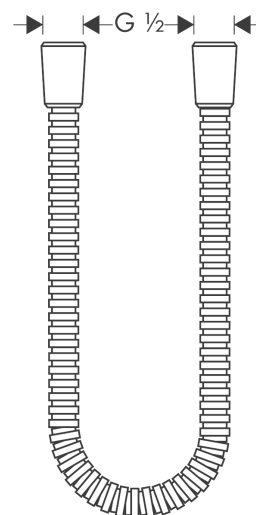

Metal Showerhose, 63"

Finishes : **polished nickel** Part no. : **28116830**

Description

Features

- Metal shower hose
- Pivot connector prevents hose from tangling
- No-kink hose

Item details

List Price \$ 125.00

Compliance

Product image

Scale drawing

Metal Showerhose, 63"
Finishes : **polished nickel**

Part no. : **28116830**

Exploded drawing

Year of production: >11/16

Metal Showerhose, 63"Finishes : **polished nickel**Part no. : **28116830****Spare parts list**

Year of production: >11/16

Pos.	Description	Part no.	Price	PU
1	seal	98058000	-	1