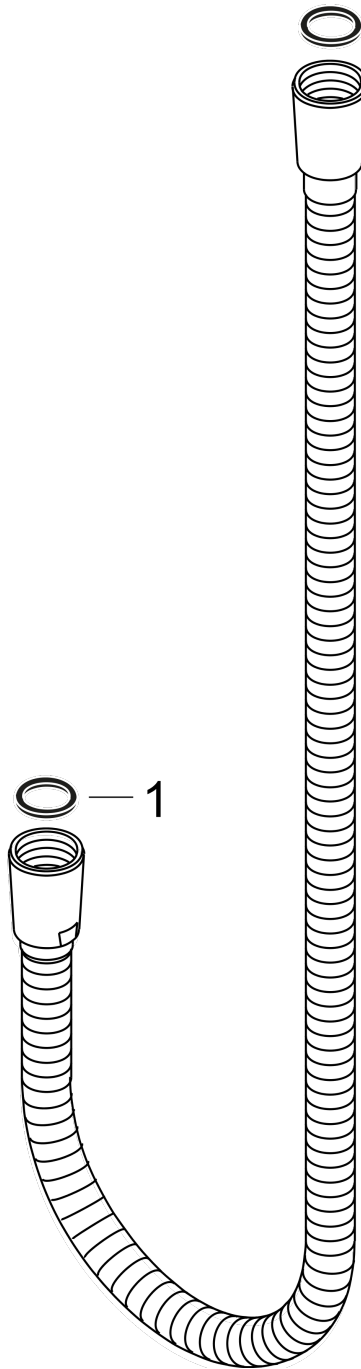

Metal Showerhose, 63"

Finishes : **polished nickel** Part no. : **28116830**

Description

Features

- Metal shower hose
- Pivot connector prevents hose from tangling
- No-kink hose

Item details

List Price \$ 125.00

Compliance

Product image

Scale drawing

Metal Showerhose, 63"
Finishes : **polished nickel**

Part no. : **28116830**

Exploded drawing

Year of production: >11/16

Metal Showerhose, 63"Finishes : **polished nickel**Part no. : **28116830****Spare parts list**

Year of production: >11/16

Pos.	Description	Part no.	Price	PU
1	seal	98058000	-	1