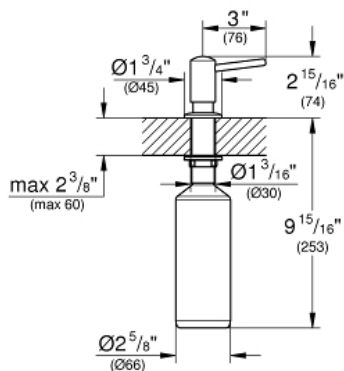

Contemporary Soap Dispenser

MODEL # 40536000

Pure Freude
an Wasser

GROHE

Product Description:

Contemporary Soap Dispenser

Standard Specification:

- For liquid soaps
- GROHE StarLight finish

Applicable Codes & Standards:

- Energy Policy Act of 1992
- ASME A112.18.1/CSA B125.1

Color:

- 40536000 StarLight Chrome