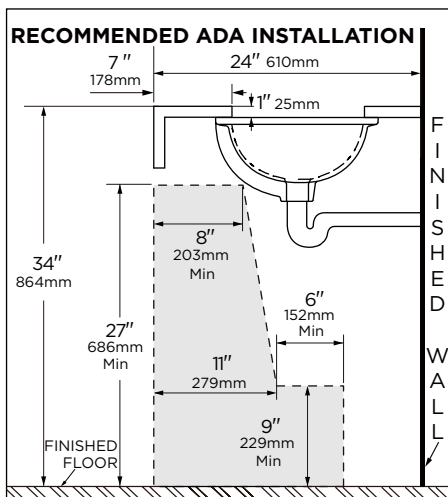

Warranty:

- Limited Lifetime on Vitreous China, refer to the website for more details.

NOTES: All dimensions are in inches and millimeter. Illustrations may not be drawn to scale.

IMPORTANT:

Dimensions of fixtures are nominal and may vary within the range of tolerances established by ASME standard A 112.19.2

PLUMBERS NOTE: The sealing compound containing oil should never be used when installing basin under a marble slab. Due to variation in ware, we recommend using basin as a template. Anchoring device furnished only when specified.