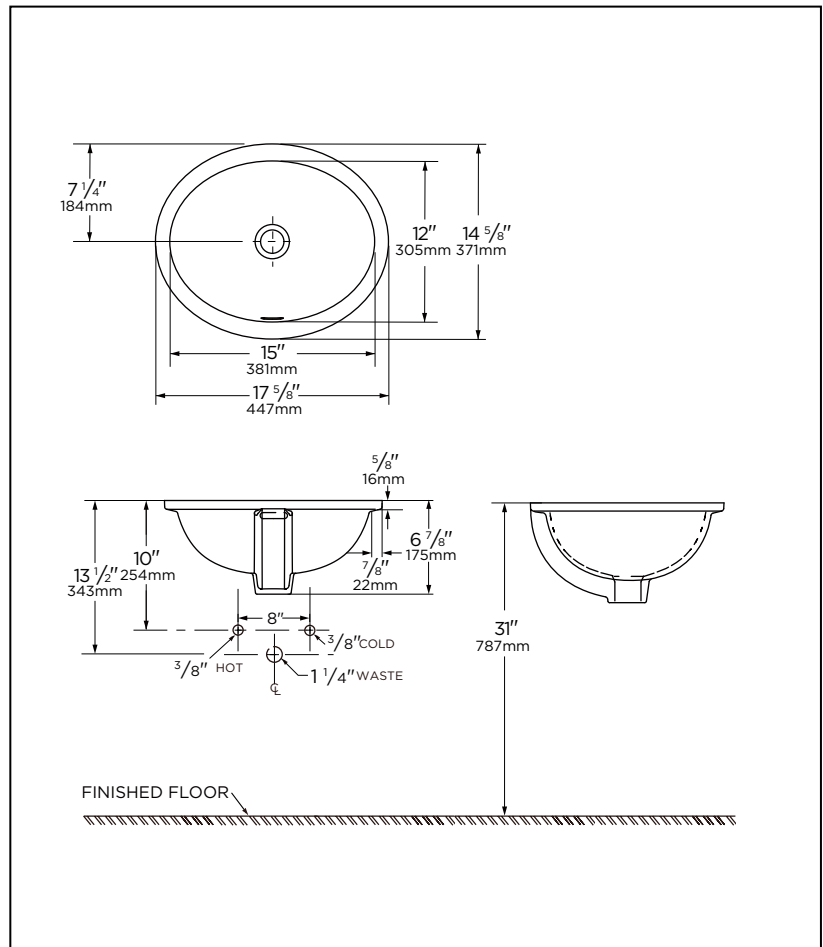

Warranty:

- Limited Lifetime on Vitreous China, refer to the website for more details.

NOTES: All dimensions are in inches and millimeter. Illustrations may not be drawn to scale.

IMPORTANT:

Dimensions of fixtures are nominal and may vary within the range of tolerances established by ASME standard A 112.19.2

PLUMBERS NOTE: The sealing compound containing oil should never be used when installing basin under a marble slab. Due to variation in ware, we recommend using basin as a template. Anchoring device furnished only when specified.