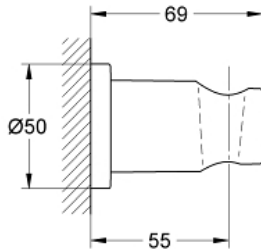

RAINSHOWER
Wall Hand Shower Holder
MODEL # 27074A00

Pure Freude
an Wasser

GROHE

Product Description:
RAINSHOWER
Wall Hand Shower Holder

Standard Specification:

- Non-Adjustable Shower Head
- With round escutcheon
- GROHE StarLight finish

Applicable Codes & Standards:

- ASME A112.18.1/CSA B125.1
- LOGO CEC

Color:
□ 27074A00 Hard graphite