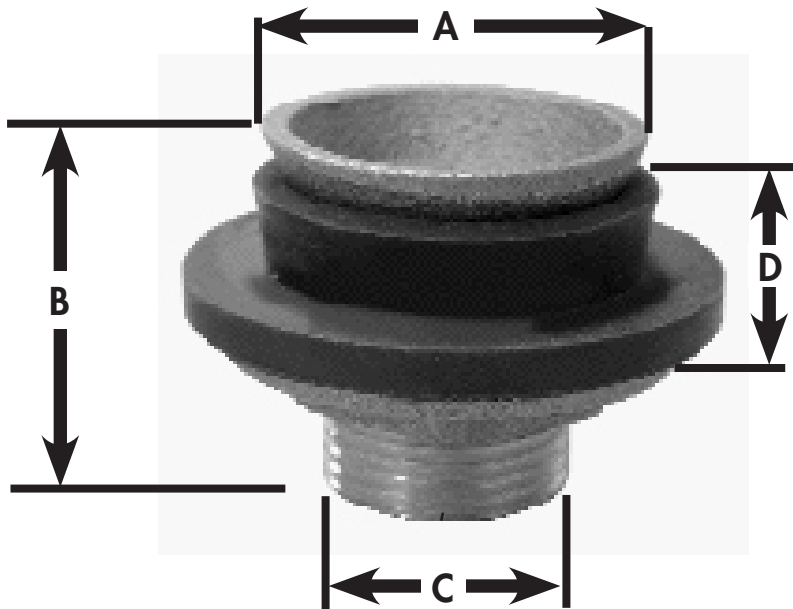

## CLOSET SPUD

### PART NO. C27-202

PART NO.	DESCRIPTION	A	B	C	D
□ C27-202	2" x 1-1/2"	2-3/4"	1-3/4"	1-7/8"	5/8"

JONES STEPHENS CORPORATION  
 3249 MOODY PARKWAY • MOODY, ALABAMA 35004  
 TOLL FREE PHONE: 1-800-355-6637 • TOLL FREE FAX: 1-800-462-6991  
[www.plumbest.com](http://www.plumbest.com)