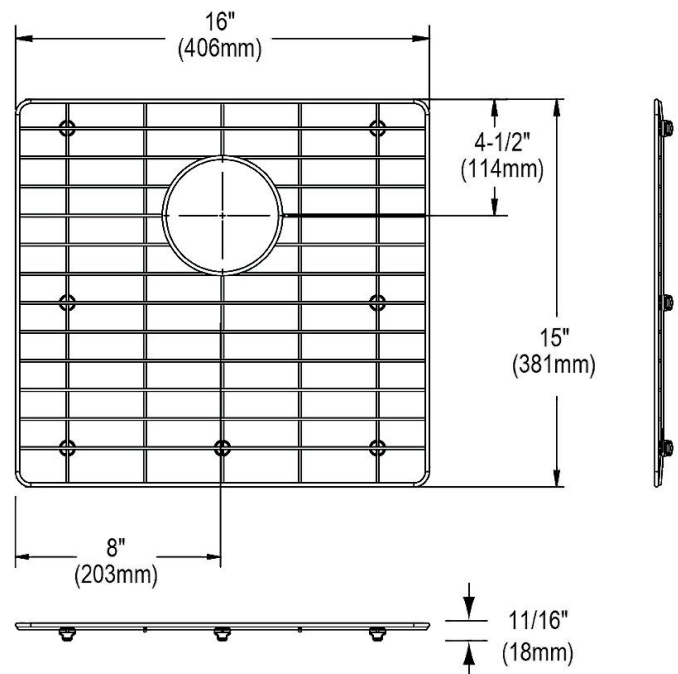

AMERICAN PRIDE. A LIFETIME TRADITION.

Like your family, the Elkay family has values and traditions that endure. For almost a century, Elkay has been a family-owned and operated company, providing thousands of jobs that support our families and communities.

[Clean and Care Manual (PDF)](#)

[Clean and Care Manual (PDF)](#)

[Installation Instructions (PDF)](#)

[Warranty (PDF)](#)