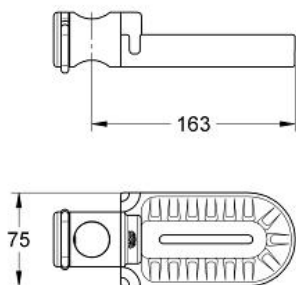

RELEXA  
Soap Dish  
MODEL # 28631000

Pure Freude  
an Wasser

GROHE

**Product Description:**

RELEXA  
Soap Dish

**Standard Specification:**

- For use with Shower Bar (28 620)
- GROHE StarLight chrome finish

**Applicable Codes & Standards:**

- Energy Policy Act of 1992
- ASME A112.18.1/CSA B125.1

**Color:**

- 28631000 StarLight Chrome