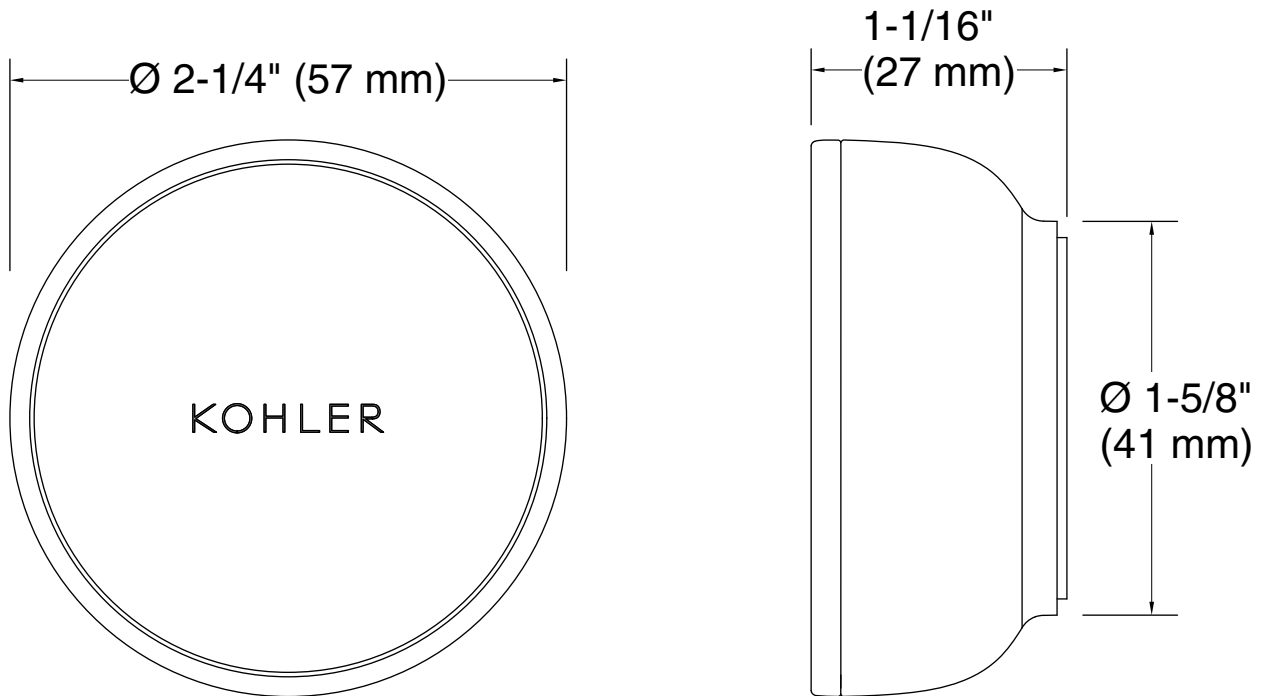

**Technical Information**

All product dimensions are nominal.

Power source: Battery - DC, included

Drain included: No

Bluetooth® range: 33 ft (10.1 m)

Bluetooth® version: 5