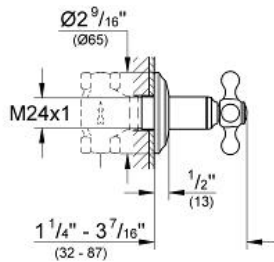

SEABURY
Volume Control Valve Trim
MODEL # 19827000

Pure Freude
an Wasser

GROHE

Product Description:
SEABURY
Volume Control Valve Trim

Standard Specification:

- For use with Rough-In Valve (29 273) (1/2" NPT) or (29 274) (3/4" NPT)
- For color matching handle/lift rod caps to replace the standard white caps, see item (45 952)
- **GROHE StarLight** chrome finish