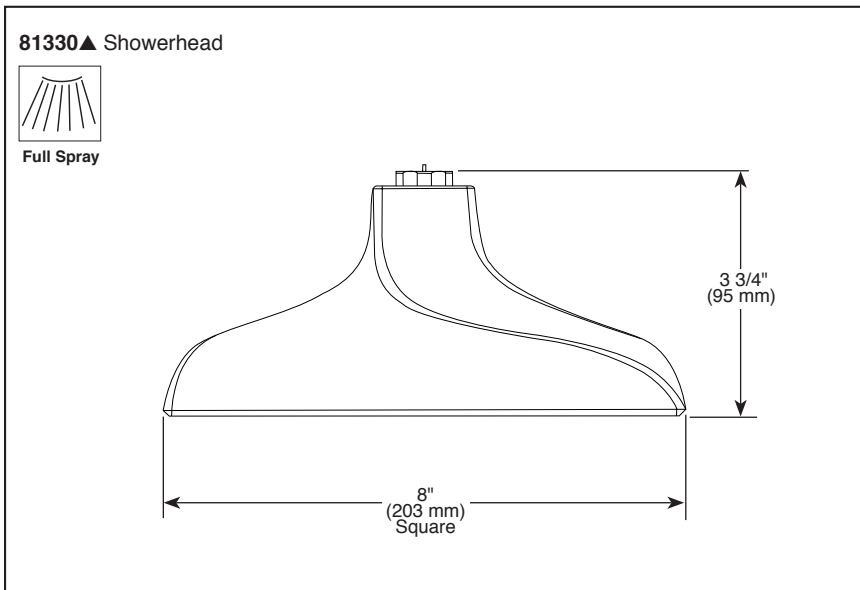

Submitted Model No.: _____

Specific Features: _____

▲ Designate proper finish suffix

BRIZO®

CEILING MOUNT SHOWERHEAD

■ Virage® Bath Collection

FEATURES:

- H₂O Kinetic Technology® single function showerhead

STANDARD SPECIFICATIONS:

- 2.50 gpm @ 80 psi, 9.50 L/min @ 550 kPa
- 2.00 gpm (ECO models only) @ 80 psi, 7.60 L/min @ 550 kPa
- Single function showerhead
- Finished sprayface matches shell finish
- Showerhead is intended for overhead raincan orientation only. Ball connector rotates but does not pivot.