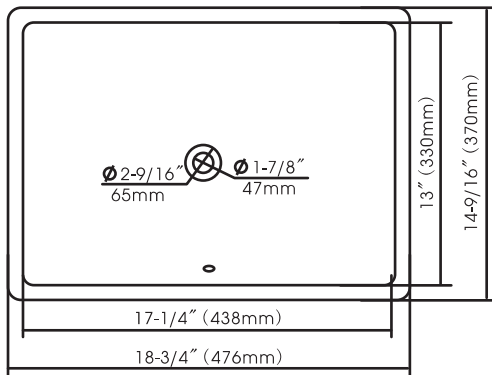

**17" x 13" Under-mount**

| Model    | Color   |
|----------|---------|
| 561-8826 | White   |
| 562-0195 | Biscuit |

**Forsyth 17" x 13" Under-Mount Bowl**

**DESCRIPTION**

- \* 17" x 13" Under-mount Lavatory with Unglazed Rim
- \* 7½" Depth
- \* Inside Bowl Dimension 17¼" x 13"
- \* Gross Weight: 17.2 LBS
- \* ADA Compliant when Installed in a 21" (533 mm) Minimum Depth Countertop
- \* Polished Top Rim for Easier Installation
- \* Deep Bowl with Large Wash Area
- \* Available in White and Biscuit
- \* DXF File Available