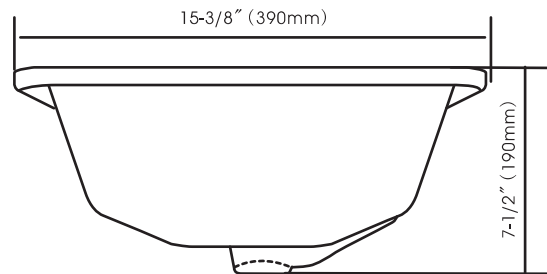

**17" x 13" Under-mount**

| Model    | Color   |
|----------|---------|
| 561-8826 | White   |
| 562-0195 | Biscuit |

**Forsyth 17" x 13" Under-Mount Bowl**

**DESCRIPTION**

- \* 17" x 13" Under-mount Lavatory with Unglazed Rim
- \* 7½" Depth
- \* Inside Bowl Dimension 17¼" x 13"
- \* Gross Weight: 17.2 LBS
- \* ADA Compliant when Installed in a 21" (533 mm) Minimum Depth Countertop
- \* Polished Top Rim for Easier Installation
- \* Deep Bowl with Large Wash Area
- \* Available in White and Biscuit
- \* DXF File Available