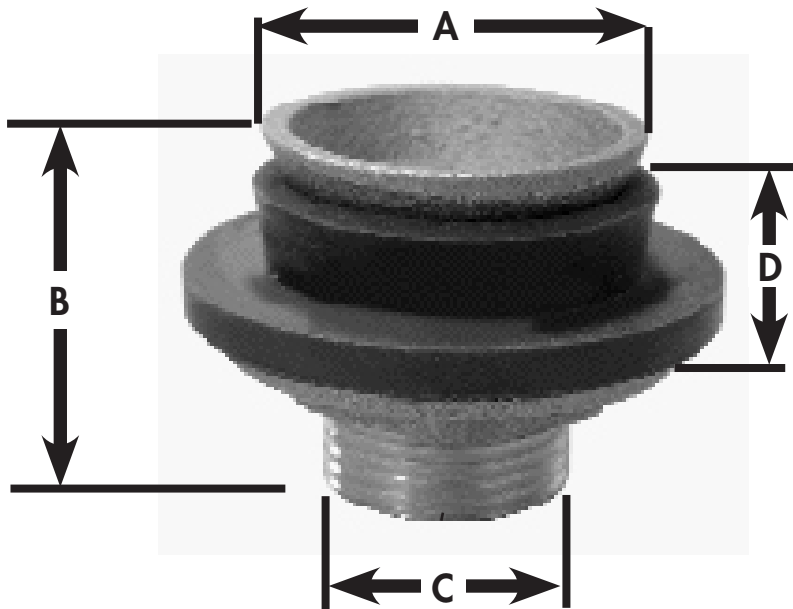

SPECIFICATION SUBMITTAL SHEET

JONES STEPHENS CORPORATION

CLOSET SPUD

PART NO. C27-125

features and benefits:

- Cast brass
- Includes spud washer and metal friction ring

This product and others like it can be found in the Jones Stephens catalog. Call today to order your catalog or download it from our website: www.plumbest.com

PART NO.	DESCRIPTION	A	B	C	D
□ C27-125	1-1/4"	2"	1-3/4"	1-1/2"	1"

JONES STEPHENS CORPORATION
3249 MOODY PARKWAY • MOODY, ALABAMA 35004
TOLL FREE PHONE: 1-800-355-6637 • TOLL FREE FAX: 1-800-462-6991
www.plumbest.com