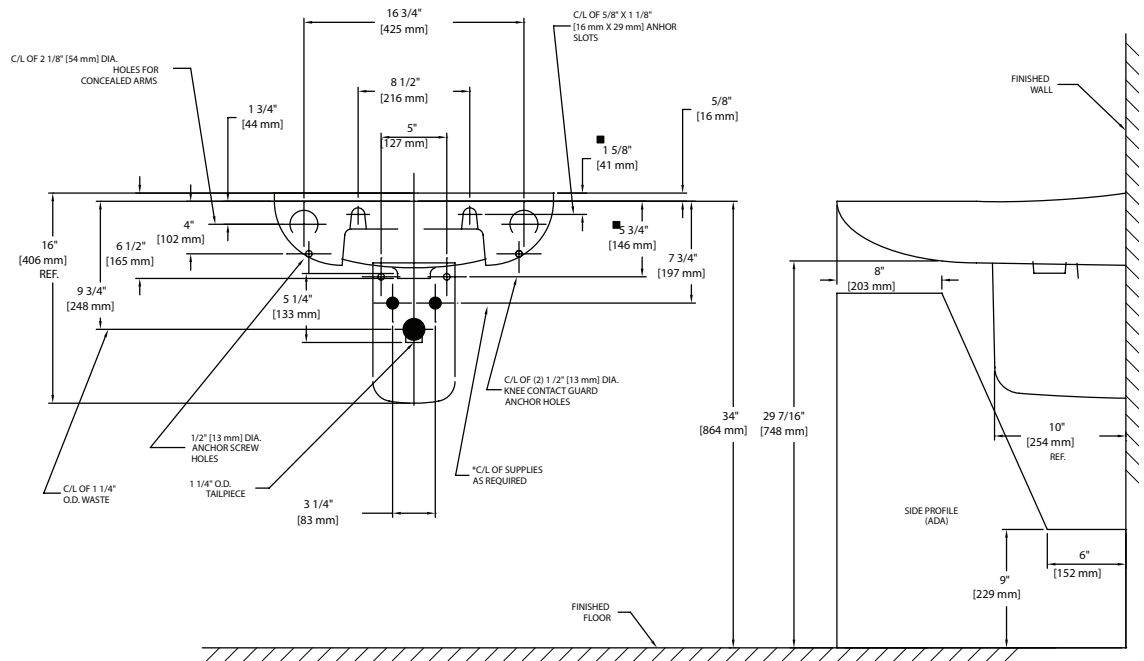

Specifications

Model #	Description	Codes/Standards
2040	Spacious lavatory with pedestal.	

Specification	Description	Specification	Description
Material	Vitreous China	Shipping Weight	Model 2038 - 37 lbs. (17 kg)
Warranty	Vitreous China - Limited Lifetime		Model 2039 - 10 lbs. (5 kg)
Faucet Holes	Single, 4" and 8"		

Technical Information

See our complete line of acrylic and vitreous china bathroom fixtures, plastic tank trim and plumbing products.

These dimensions are nominal and subject to change without notice.

Fixture performance and specifications meet or exceed ASME A112.19.2-2008/CSA B45.1-08 standards, and other state and local codes.