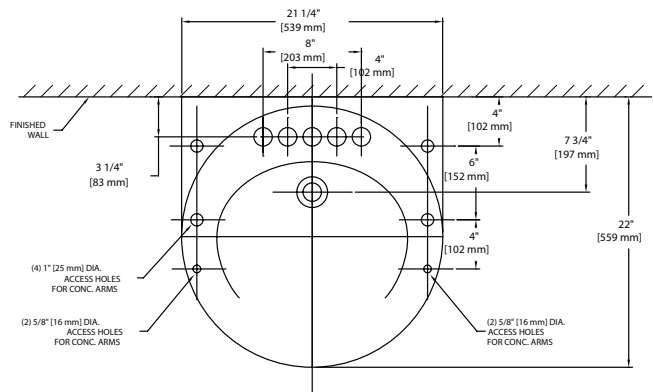

Specifications

Model #	Description	Codes/Standards
2040	Spacious lavatory with pedestal.	

Specification	Description	Specification	Description
Material	Vitreous China	Shipping Weight	Model 2038 - 37 lbs. (17 kg)
Warranty	Vitreous China - Limited Lifetime		Model 2039 - 10 lbs. (5 kg)
Faucet Holes	Single, 4" and 8"		

Technical Information

See our complete line of acrylic and vitreous china bathroom fixtures, plastic tank trim and plumbing products.

These dimensions are nominal and subject to change without notice.

Fixture performance and specifications meet or exceed ASME A112.19.2-2008/CSA B45.1-08 standards, and other state and local codes.