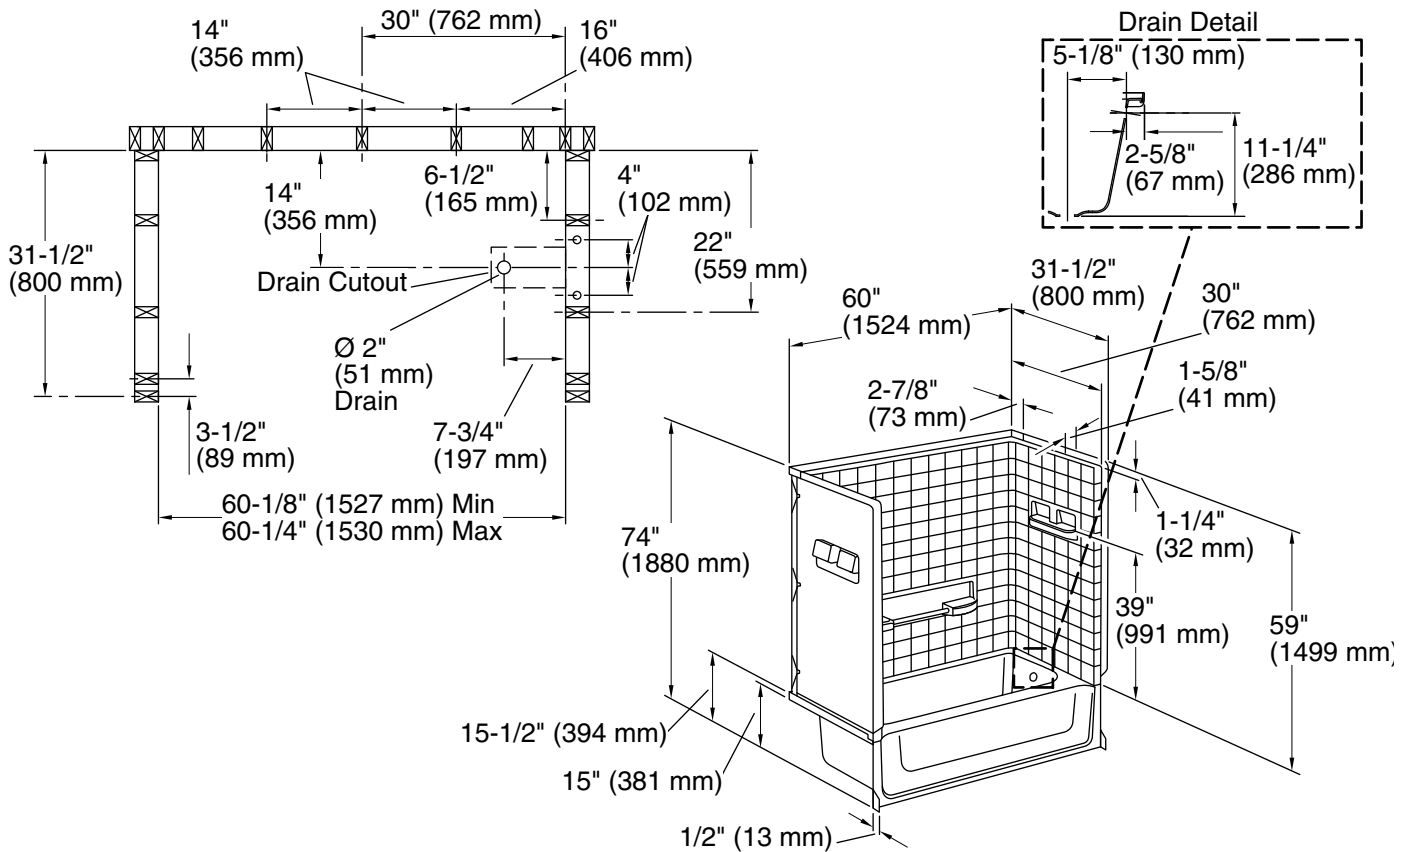

All Pro® Performa™

60" bath/shower w/ right-hand drain
61040120

Features

- 15" (381 mm) apron.
- Tongue-and-groove walls with snap-together installation.
- Lightly textured swirl-gloss finish.
- Full caulking required in all seams.
- Four shelves, 18" towel bar.

Included Components

Product consists of:

- 61044100 60" x 31-1/2" wall set for bath/shower
- 61041120 60" bath w/ right-hand drain

Codes/Standards

- CSA B45.5/IAPMO Z124
- ASTM E162
- ASTM E662
- HUD, UM Bulletin 73

Technical Information

All product dimensions are nominal.

Installation:	Three-wall alcove
Drain location:	Right
Basin area, bottom:	48" x 21" (1219 mm x 533 mm)
Basin area, top:	55" x 23" (1397 mm x 584 mm)
Water depth:	9-3/8" (238 mm)
Water capacity:	35 gal (132.5 L)
Maximum door height:	57-3/4" (1467 mm)
Maximum door width:	57-1/2" (1461 mm)