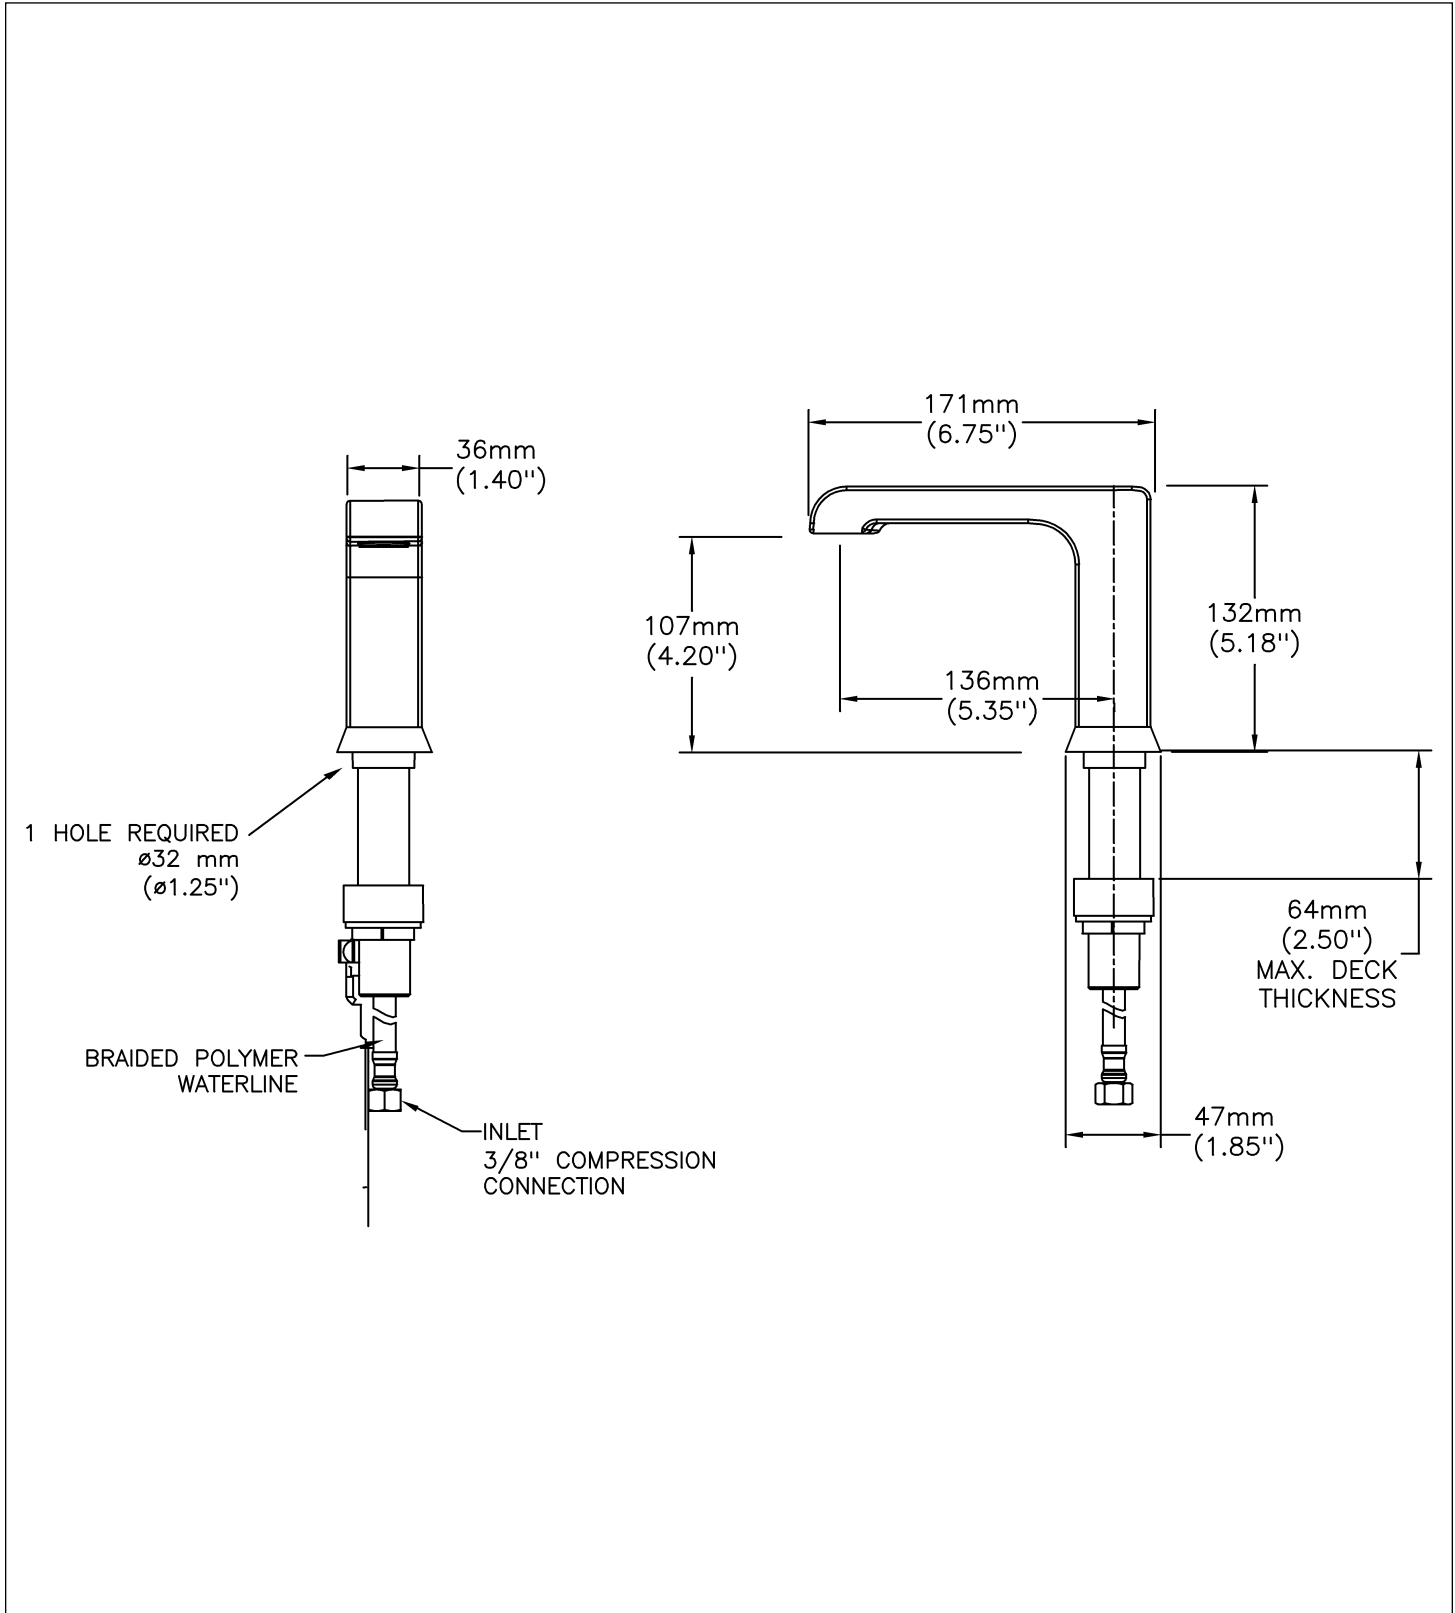

Model No: 630TP358TR

Delta reserves the right (1) to make changes to specifications and materials, and (2) to change or discontinue models, both without notice or obligation. Dimensions are for reference. Measurement may vary plus or minus 6mm(0.25"). Mounting locations are suggested only. Check with local codes for requirements in your area. This spec was produced July 05, 2017.

Delta Faucet Company - 55 East 111th St. - Indianapolis, Indiana, USA 46280 - (317) 848-1812
Delta Faucet Canada - 395 Matheson Blvd E - Mississauga, Ontario, Canada L4Z 2H2 - (905) 712-3030