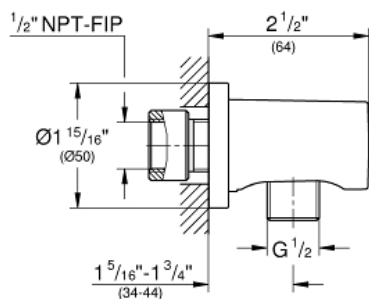

RAINSHOWER
Shower Wall Union, 1/2"
MODEL # 26635BE0

Pure Freude
an Wasser

GROHE

Product Description:
RAINSHOWER
Shower Wall Union, 1/2"

Standard Specification:

- 1/2" NPT Female Threads
- Check valve included to prevent backflow
- GROHE StarLight finish

Applicable Codes & Standards:

- ASME A112.18.1/CSA B125.1
- LOGO CEC

Color:
□ 26635BE0 Polished nickel