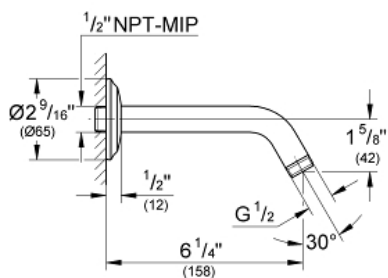

SEABURY
Shower Arm
MODEL # 27011BE0

Pure Freude
an Wasser

GROHE

Product Description:
SEABURY
Shower Arm

Standard Specification:

- Escutcheon
- 1/2" Connection thread
- GROHE StarLight chrome finish

Applicable Codes & Standards:

- Energy Policy Act of 1992
- ASME A112.18.1/CSA B125.1

Color:

- 27011BE0 Polished Nickel InfinityFinish