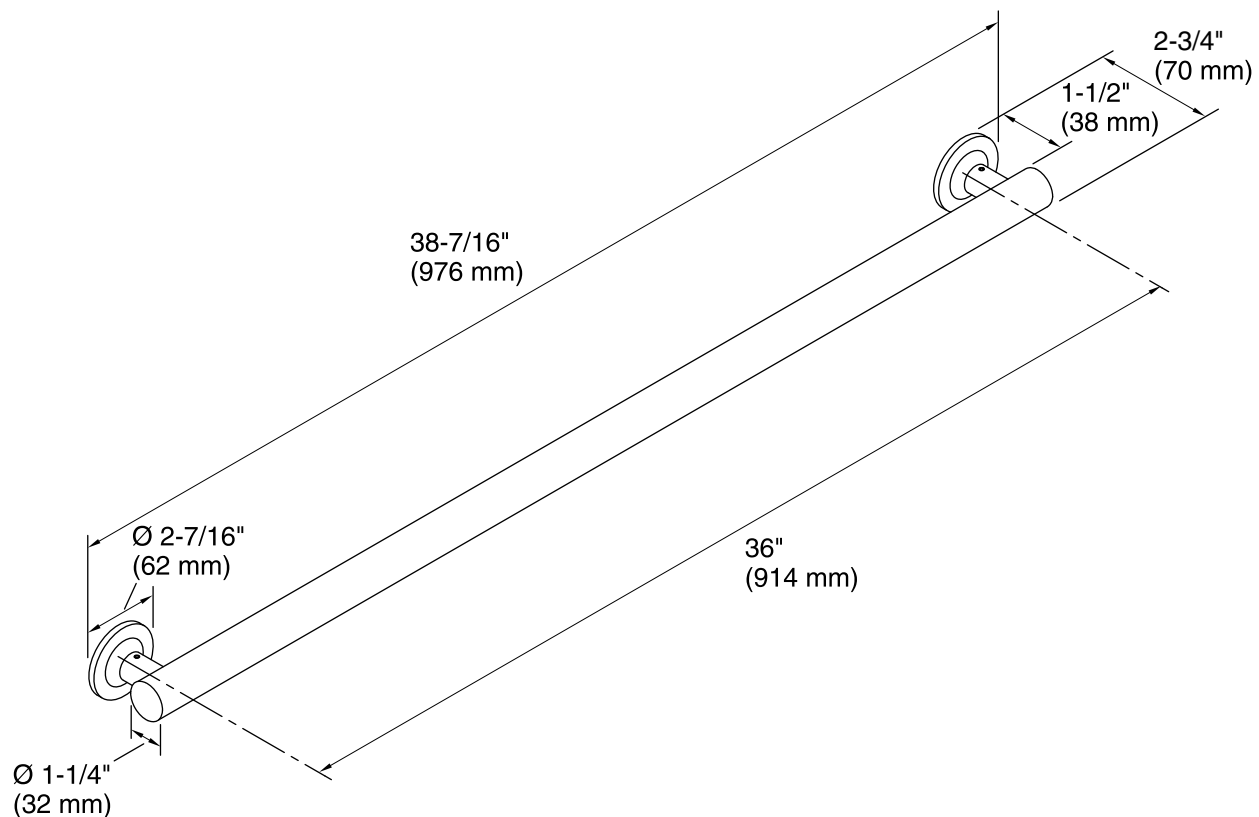

Technical Information

All product dimensions are nominal.

Notes

Measure your actual product for roughing-in details.

WARNING: Risk of personal injury. The wall plates on the grab bar must be mounted to a brace between the wall studs. This will ensure that the weight of the user is adequately supported.