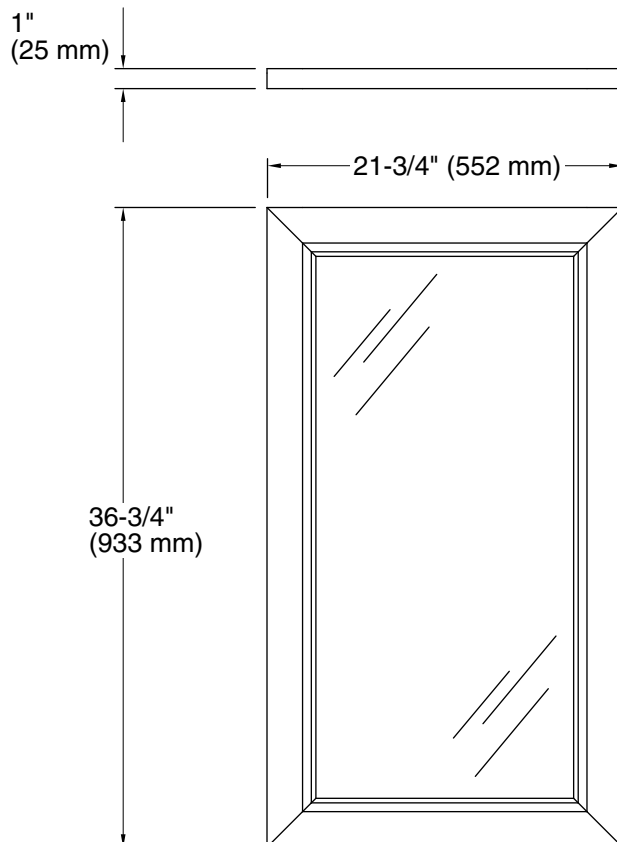

Technical Information

All product dimensions are nominal.