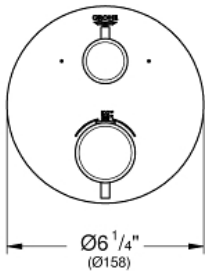

# GROHTHERM Dual Function 2-Handle Thermostatic Trim

MODEL # 24133EN0

Pure Freude  
an Wasser

GROHE