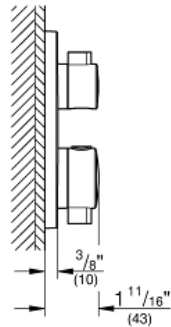

# GROHTHERM Dual Function 2-Handle Thermostatic Trim

MODEL # 24133EN0

Pure Freude  
an Wasser

GROHE