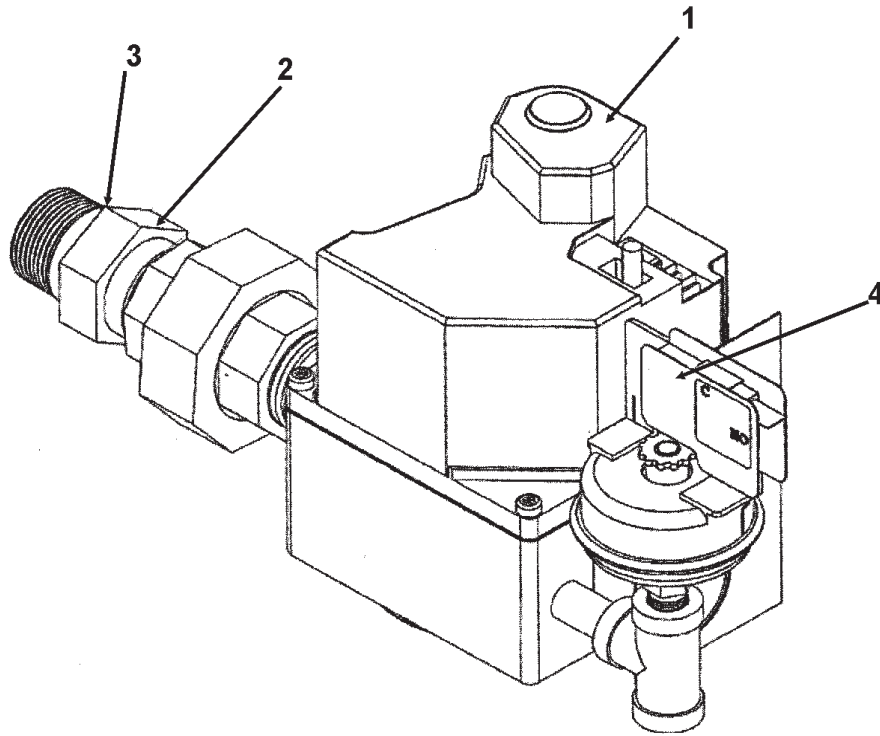

GAS VALVE ASSEMBLY - MODELS STH(X) 120

ITEM	DESCRIPTION	STH 100	STHX 101
1	Gas Valve	9004535205	9004536205
2	Orifice	9006259015	9006257015
3	Orifice Holder	9006094215	9006094215
4	Switch-Low Gas Pressure	9006256015	9006255015