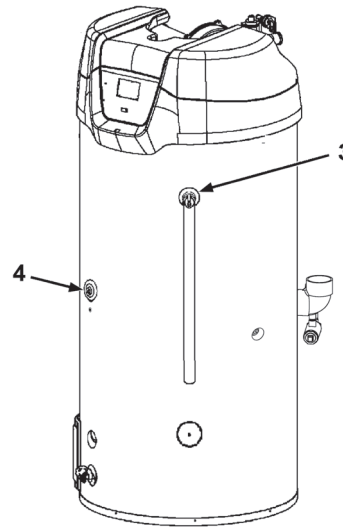

STH(X) 120 CYCLONE SOLAR CLEANOUT ASSEMBLY / TEMPERATURE & PRESSURE VALVE

ITEM	DESCRIPTION	STH 120 100/101	STHX 120 100/101
1	Cleanout Gasket	9004099015	9004099015
2	Cleanout Plate	9004098005	9004098005
3	T & P Valve	9005899205	9005899205
4	Lower Temperature Probe	9006242015	9006242015
5	Thread Forming Screws	9004100215	9004100215

Standard hardware items may be purchased locally.