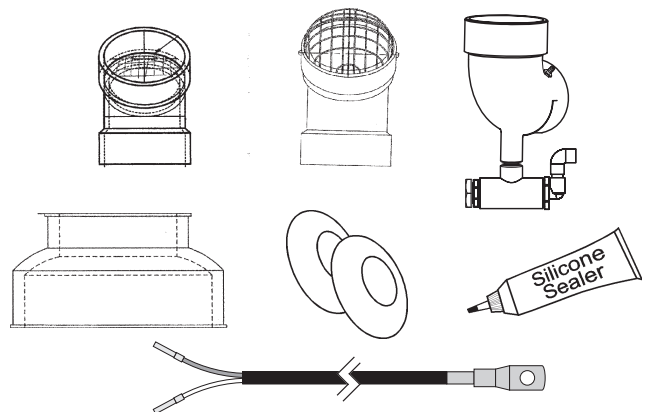

**DISPLAY CONTROL ASSEMBLY**  
See Page 2

**CYCLONE SOLAR STH 120 / STHX 120**  
See Page 2

**INNER COVER CONTROL ASSEMBLY**  
See Page 3

**BLOWER/BURNER ASSEMBLY**  
See Page 4

**GAS VALVE(S)**  
See Page 5

**ELECTRONIC ANODE**  
See Page 6

**EXHAUST ELBOW ASSEMBLY - VENT KIT ASSEMBLY**  
**SOLAR TANK TEMP SENSOR** See Page 6 & 7

A.O. Smith Water Heater Parts Fulfillment • phone: 1-800-433-2545 • www.hotwater.com

## STH(X) 120 CYCLONE SOLAR CLEANOUT ASSEMBLY / TEMPERATURE & PRESSURE VALVE

ITEM	DESCRIPTION	STH 120 100/101	STHX 120 100/101
1	Cleanout Gasket	9004099015	9004099015
2	Cleanout Plate	9004098005	9004098005
3	T & P Valve	9005899205	9005899205
4	Lower Temperature Probe	9006242015	9006242015
5	Thread Forming Screws	9004100215	9004100215