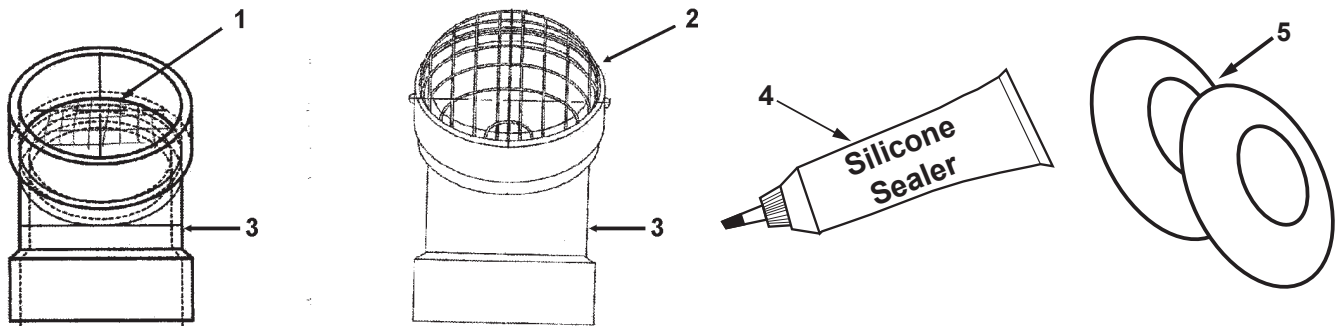

VENT KIT ASSEMBLY - MODELS STH(X) 120

ITEM	DESCRIPTION	STH(X) 120 100/101
1	Exhaust Screen	9006027015
2	Intake-Screen Collar Assembly	182162-000
3	3" Schedule 40 PVC 45 Degree Elbow	181901-000
3	3" ULC S636 45 Degree Elbow (Canada)	197868-000
4	Silicone	9004365105
5	Wall Plate	9004364105