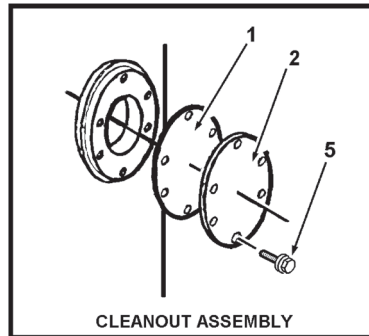

STH(X) 120 CYCLONE SOLAR CLEANOUT ASSEMBLY / TEMPERATURE & PRESSURE VALVE

ITEM	DESCRIPTION	STH 120 100/101	STHX 120 100/101
1	Cleanout Gasket	9004099015	9004099015
2	Cleanout Plate	9004098005	9004098005
3	T & P Valve	9005899205	9005899205
4	Lower Temperature Probe	9006242015	9006242015
5	Thread Forming Screws	9004100215	9004100215

Standard hardware items may be purchased locally.