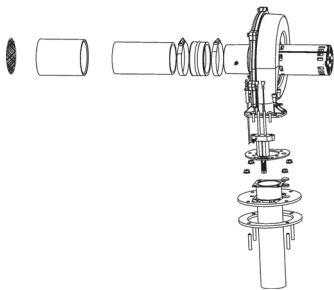

**DISPLAY CONTROL ASSEMBLY**  
See Page 2

**CYCLONE SOLAR STH 120 / STHX 120**  
See Page 2

**INNER COVER CONTROL ASSEMBLY**  
See Page 3

**BLOWER/BURNER ASSEMBLY**  
See Page 4

**GAS VALVE(S)**  
See Page 5