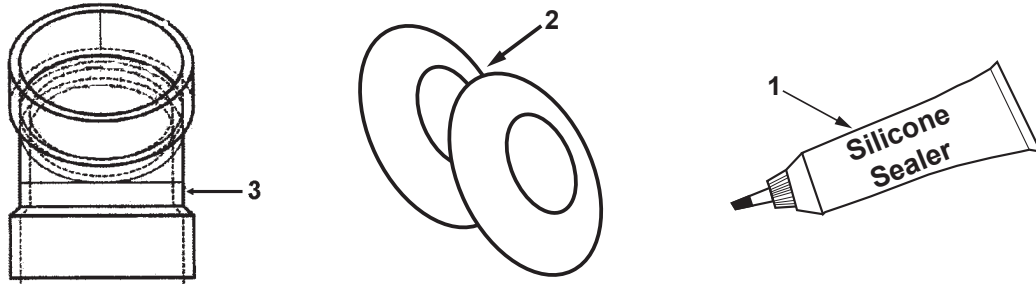

OPTIONAL VENT KIT ASSEMBLY FOR 4" VENTING

ITEM	DESCRIPTION	STH 120 100/101 US	STH 120 / STHX 120 100/101 CANADA
1	Silicone	9006311005	9006339005
2	Wall Plate		
3	4" ULC S636 45 Degree Elbow		

SOLAR SYSTEM CONTROL TANK TEMPERATURE SENSOR

ITEM	DESCRIPTION	STH 120 / STHX 120 100/101
1	Tank Temperature Sensor 8.2' - FKP9	9008215005