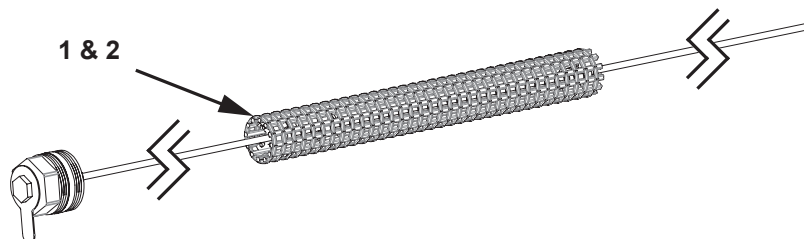

ELECTRONIC ANODE ASSEMBLY - MODELS STH(X) 120

ITEM	DESCRIPTION	STH(X) 120 100/101
1	Electronic Anode Long	9006246005
2	Electronic Anode Short	9006247005