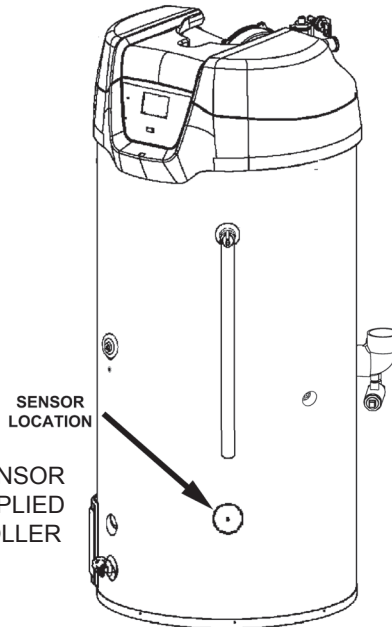

NOTE: TEMPERATURE SENSOR
USED BY FIELD SUPPLIED
SOLAR SYSTEM CONTROLLER