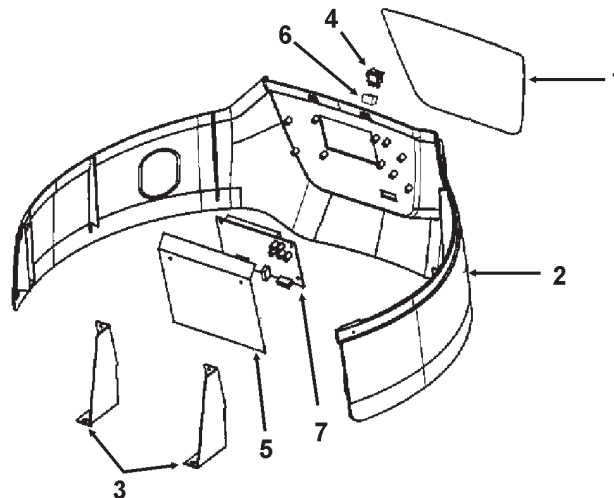

STH(X) 120 CYCLONE SOLAR - DISPLAY CONTROL ASSEMBLY

ITEM	DESCRIPTION	STH 120 100/101	STHX 120 100/101
1	STH(X) Display Overlay	9006239005	9006239005
2	Display Band	9006270005	9006270005
3	Display Band Mount	9006271015	9006271015
4	On/Off Switch	9005929215	9005929215
5	Splatter Shield	197763-000	197763-000
6	Switch Wire Connection	197823-000	197823-000
7	User Interface Module - UIM	9008216005	9008217005