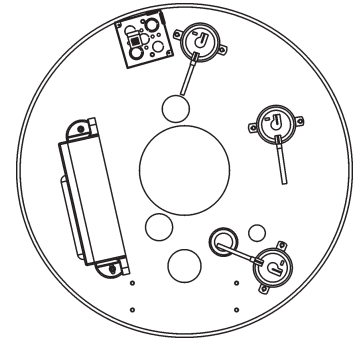

Innovation has a name.

**COMMERCIAL SOLAR SERVICE PARTS LIST**

**MODELS: STH 120 / STHX 120  
Series: 100/101**

**A. O. Smith Water Heater Parts Fulfillment**  
500 Tennessee Waltz Parkway  
Ashland City, TN 37015  
www.hotwater.com • (800) 433-2525

**DISPLAY CONTROL ASSEMBLY**  
See Page 2

**CYCLONE SOLAR STH 120 / STHX 120**  
See Page 2

**INNER COVER CONTROL ASSEMBLY**  
See Page 3

**BLOWER/BURNER ASSEMBLY**  
See Page 4

**GAS VALVE(S)**  
See Page 5

## STH(X) 120 CYCLONE SOLAR CLEANOUT ASSEMBLY / TEMPERATURE & PRESSURE VALVE

ITEM	DESCRIPTION	STH 120 100/101	STHX 120 100/101
1	Cleanout Gasket	9004099015	9004099015
2	Cleanout Plate	9004098005	9004098005
3	T & P Valve	9005899205	9005899205
4	Lower Temperature Probe	9006242015	9006242015
5	Thread Forming Screws	9004100215	9004100215