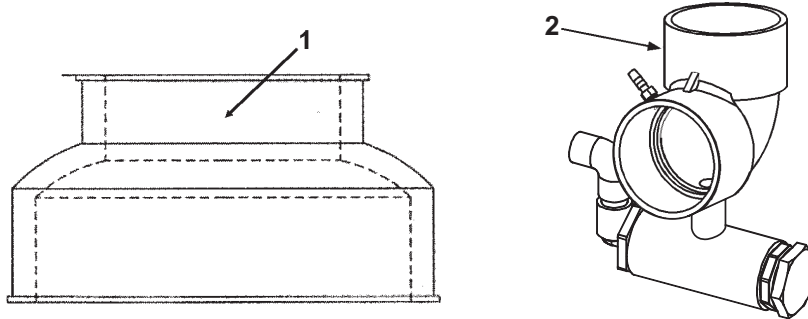

EXHAUST CONNECTOR ASSEMBLY - MODELS STH(X) 120

ITEM	DESCRIPTION	STH(X) 120 100/101
1	Exhaust Connector	9006157205
2	Exhaust Elbow Assembly	9007245005
*2	Exhaust Elbow Assembly (Canada)	9006332005

*Effective July 1, 2008