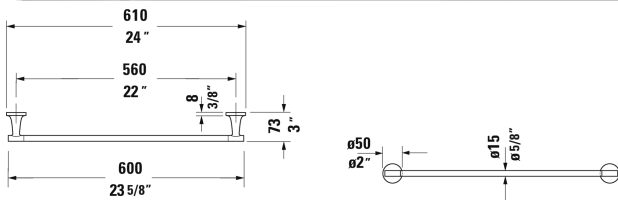

Starck T Bath towel rail # 009942..00

|< 24" Inch >|

Bath towel rail	Dimension	Weight	Order number
2" Inch			
<b>Colors</b>			
10 Chrome 46 Black Matte			
<b>Variant</b>			
	24" x 2 7/8" Inch	0.7 lb	009942..00

All drawings contain the necessary measurements which are subject to standard tolerances. They are stated in inch & mm and are non-binding. Exact measurements, in particular for customized installation scenarios, can only be taken from the finished ceramic piece.