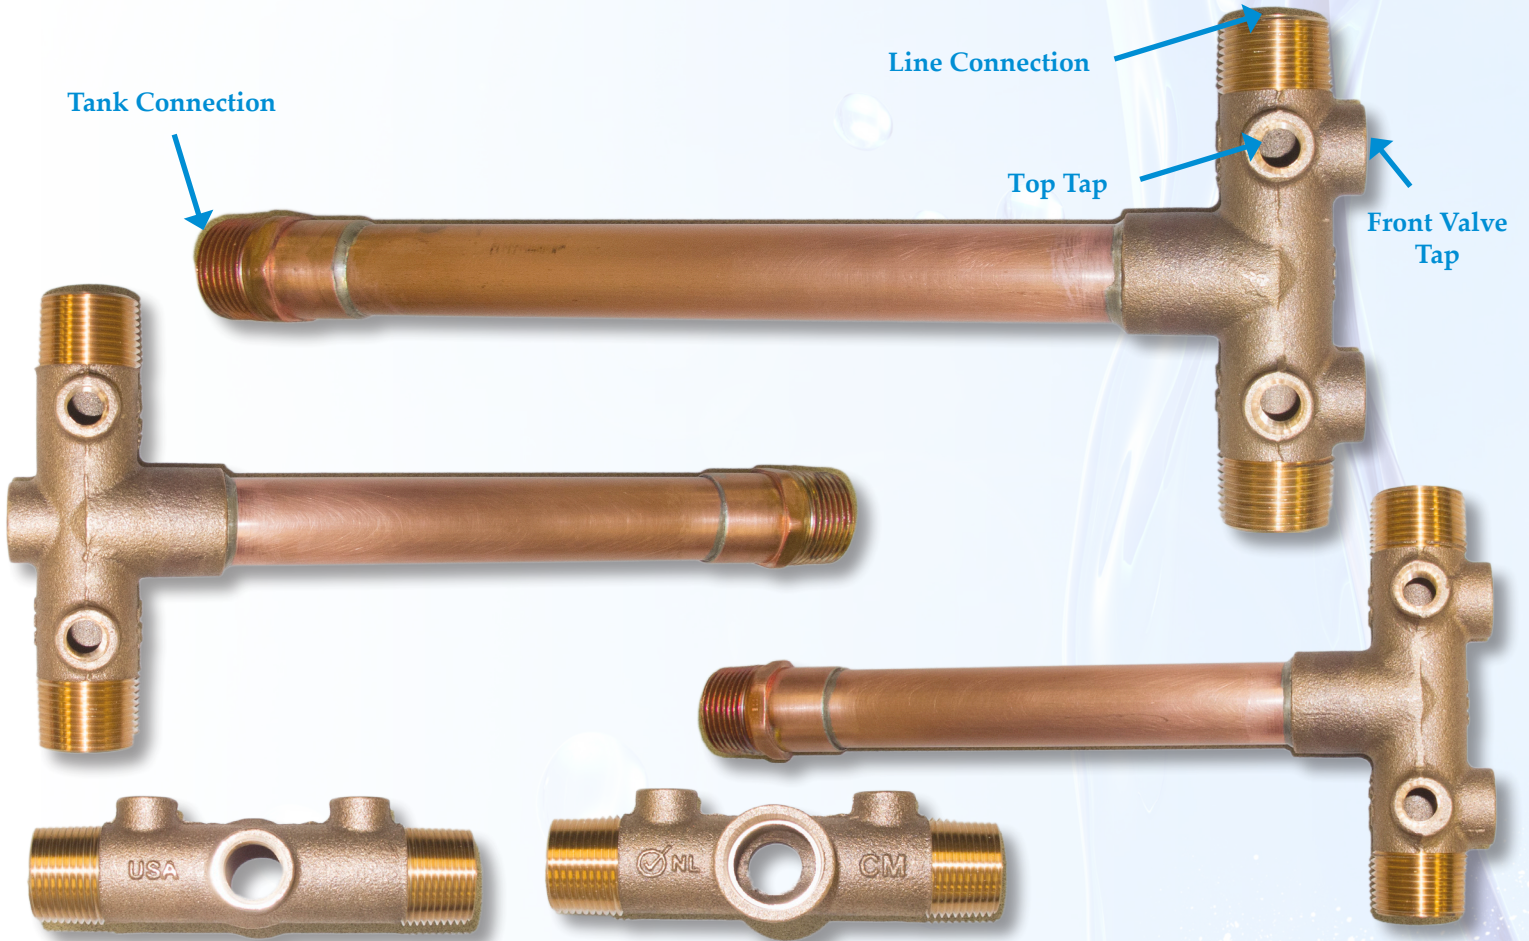

**Baker Water Systems  
is NOW manufacturing  
LEAD FREE RED BRASS FABRICATED TANK TEES  
using 100% U.S.A. made components!**

Item No.	Tank Connection	Line Connection	Top Tap	Front Valve Tap	Tank Leg Length	Width	Master Carton
FTC4-3LF	1" M	1" M X ¾" F	¼" F (2)	½" F (1)	10"	5½"	10
FTX4-3LF	1" M	1" M X ¾" F	¼" F (2)	½" F (2)	10"	5½"	10
FTX4-3X13LF	1" M	1" M X ¾" F	¼" F (2)	½" F (2)	13"	5½"	10
FTX5-4LF	1¼" M	1¼" M X 1" F	¼" F (2)	¾" F (2)	13"	5½"	10
FTX5-4X16LF	1¼" M	1¼" M X 1" F	¼" F (2)	¾" F (2)	16"	5½"	6

**CUSTOM LENGTHS AVAILABLE**