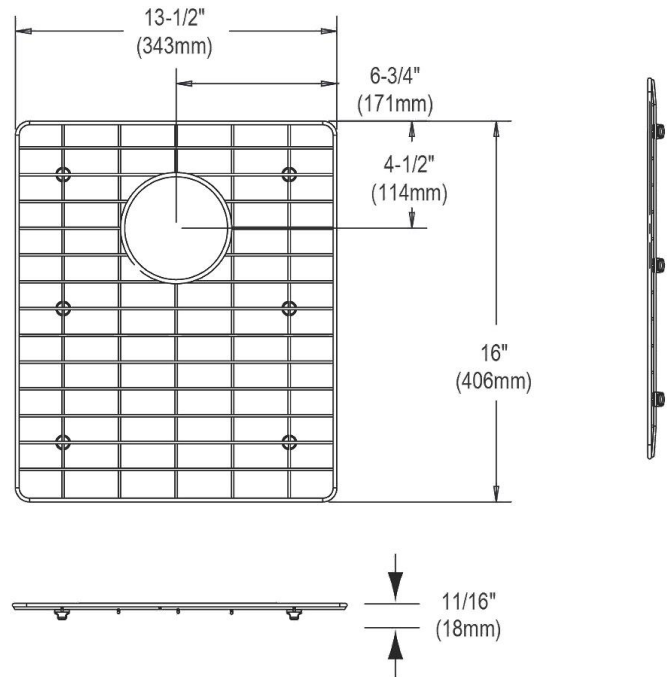

Material:	Stainless Steel
Finish:	Polished Stainless Steel
Dimensions:	13-1/2" x 16" x 11/16"
Fits Bowl Size(s):	Fits Crosstown bowl size: 14-1/2" x 17"

Special Note: For bowls with rear center drain opening.

AMERICAN PRIDE. A LIFETIME TRADITION. Like your family, the Elkay family has values and traditions that endure. For almost a century, Elkay has been a family-owned and operated company, providing thousands of jobs that support our families and communities.

- [Clean and Care Manual (PDF)](#)
- [Clean and Care Manual (PDF)](#)
- [Installation Instructions (PDF)](#)
- [Warranty (PDF)](#)