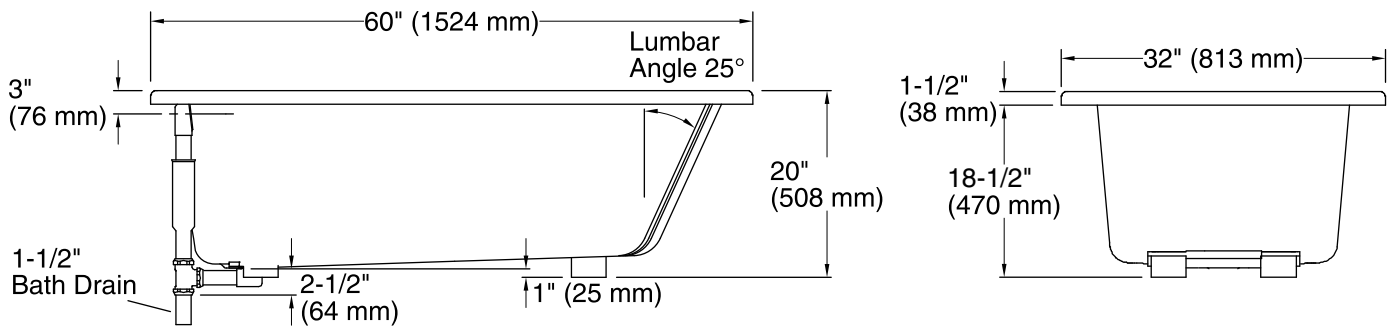

Features

- End drain.
- Integral lumbar support and armrests for comfort.
- Textured bottom surface.
- Coordinates with other products in the Devonshire® collection.
- 60" (1524 mm) x 32" (813 mm) x 20" (508 mm)

Color tiles intended for reference only.

Color	Code	Description
	0	White
	96	Biscuit
	47	Almond
	NY	Dune
	G9	Sandbar

No change in measurements if connected with drain illustrated. (K-7161-AF)

Technical Information

All product dimensions are nominal.

Installation:	Drop-in
Drain location:	End
Basin area, bottom:	42" x 20" (1067 mm x 508 mm)
Basin area, top:	51" x 24" (1295 mm x 610 mm)
Weight:	70 lbs (31.8 kg)
Minimum floor load:	41 lbs/ft ² (200.2 kg/m ²)
Water depth:	14" (356 mm)
Water capacity:	60 gal (227.1 L)
Cutout:	Drop-in, 58" x 30" (1473 mm x 762 mm)
Minimum flat for door:	2-1/2" (64 mm)

Notes

Measure your actual product for rough-in details. Install this product according to the installation instructions.

The hot water supply should be 70% of the capacity of the bath or greater. Installations will vary.