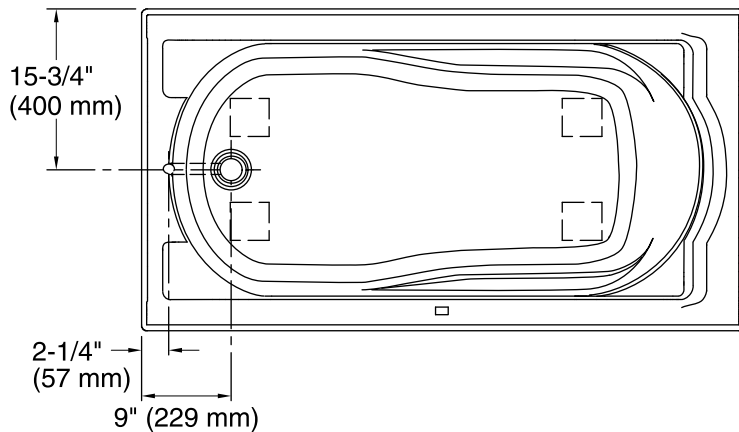

No change in measurements if connected with drain illustrated. (K-7161-AF)