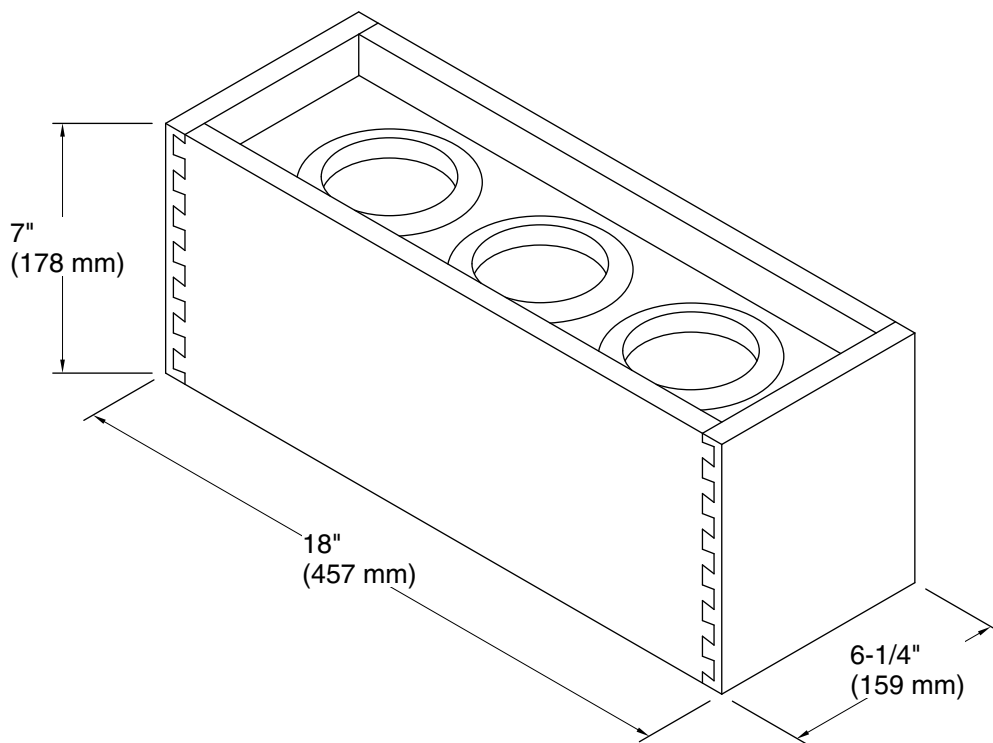

Color tiles intended for reference only.

Color	Code	Description
-------	------	-------------

	1WR	Oxford Maple
---	-----	--------------

Technical Information

All product dimensions are nominal.

Material: Wood