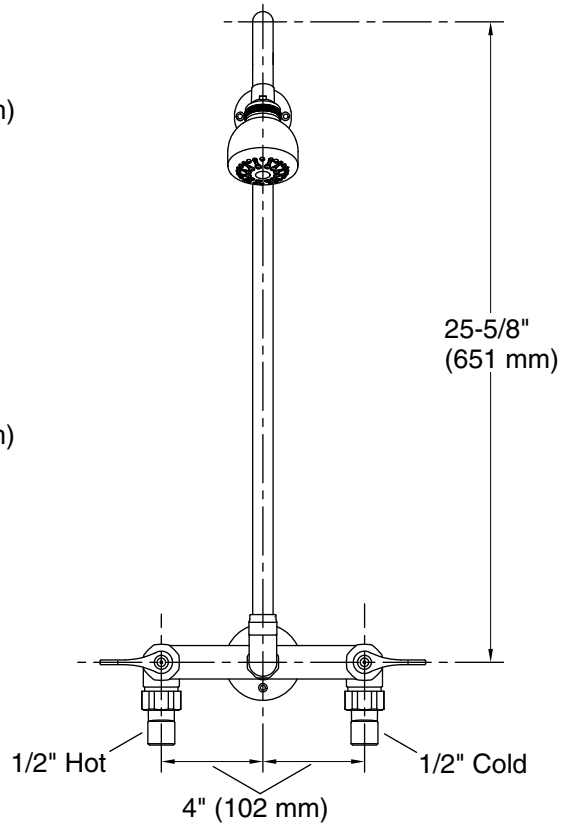

Technical Information

All product dimensions are nominal.

Valve body: Cast brass

Drain included: No

Showerhead/Body Spray:

Rated maximum flow: 1.75 gal/min (6.6 l/min)

Pressure: 60 psi (4.1 bar)

Notes

For use with automatic compensating valves rated at 1.35 gal/min (5.1 l/min) or less.

Install this product according to the installation instructions.