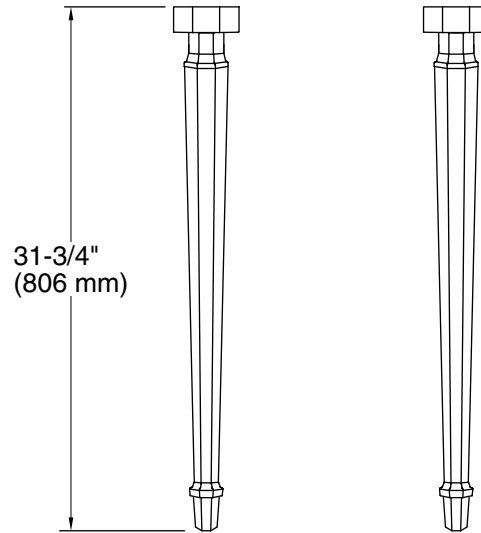

Technical Information

All product dimensions are nominal.

Material: Fireclay

Notes

Install this product according to the installation guide.