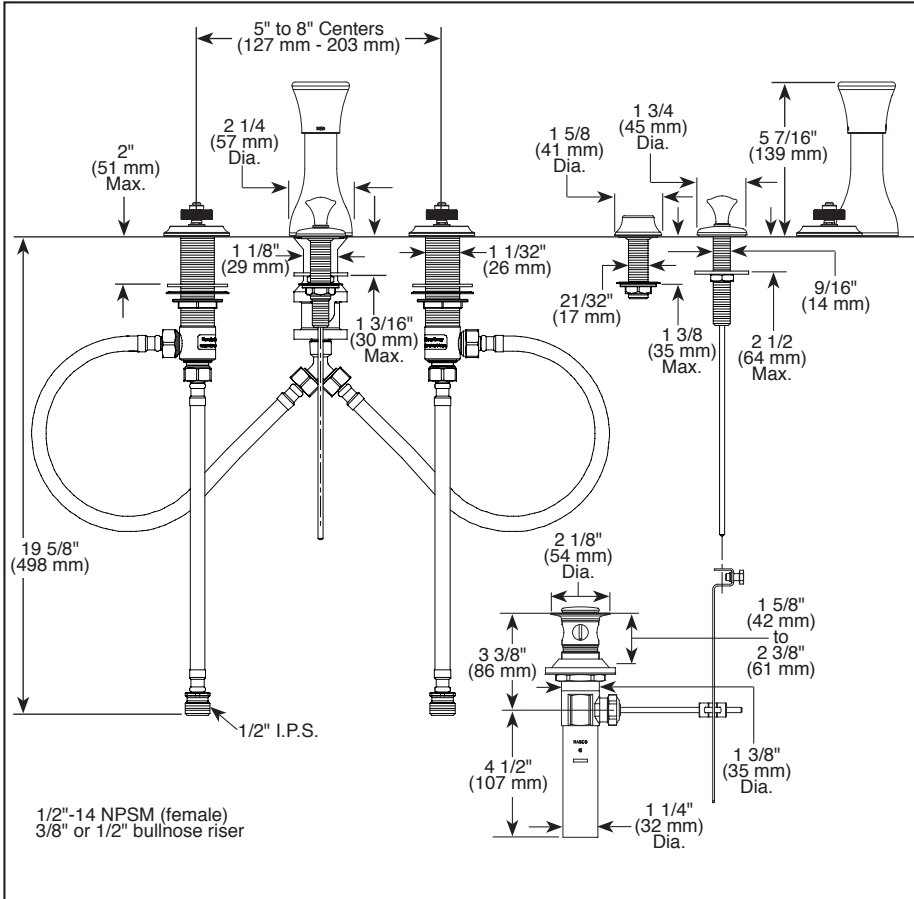

COMPLIES WITH:

- ANSI/ASME A112.18.1 / CSA B125.1

☐ Indicates compliance to ICC/ANSI A117.1

▲ Designate proper finish suffix