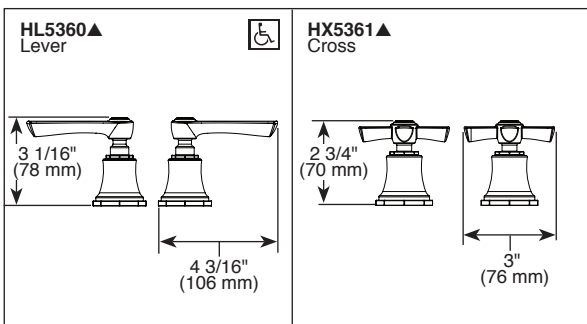

COMPLIES WITH:

- ANSI/ASME A112.18.1 / CSA B125.1

☐ Indicates compliance to ICC/ANSI A117.1

▲ Designate proper finish suffix