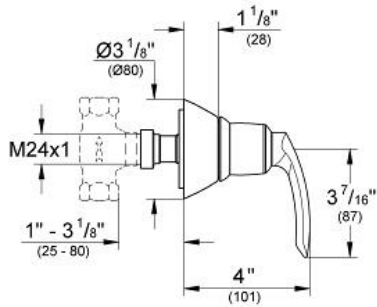

TALIA
Volume Control Valve Trim
MODEL # 19262000

Pure Freude
an Wasser

GROHE

Product Description:

TALIA

Volume Control Valve Trim

Standard Specification:

- For GROHE concealed valves 1/2", 3/4", 1"
- Adjustable installation depth: 3/4" - 3 1/8" (20-80 mm)
- Talia Volo lever handle
- **GROHE StarLight** chrome finish

Applicable Codes & Standards:

- Energy Policy Act of 1992
- ASME A112.18.1/CSA B125.1
- ICC/ANSI A117.1

Color:

- 19262000 StarLight Chrome