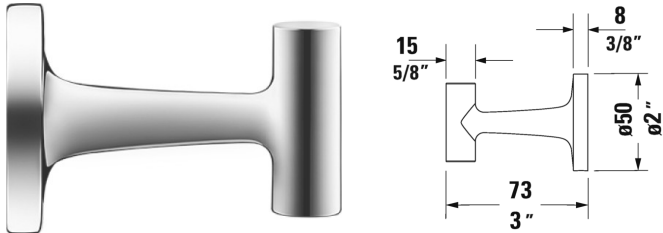

Starck T Towel hook # 009929..00

|< 2 3/8" Inch >|

Towel hook	Dimension	Weight	Order number
2" Inch			
Colors			
10 Chrome 46 Black Matte			
Variant			
	2 3/8" x 3" Inch	0.5 lb	009929..00

All drawings contain the necessary measurements which are subject to standard tolerances. They are stated in inch & mm and are non-binding. Exact measurements, in particular for customized installation scenarios, can only be taken from the finished ceramic piece.