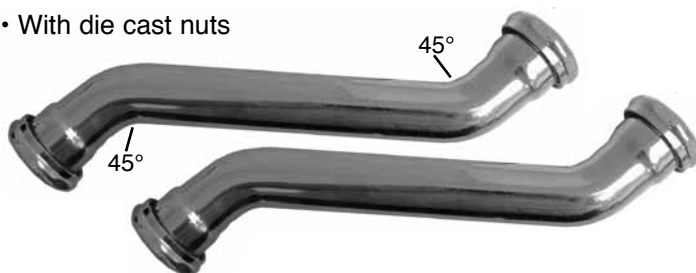

Extension Tubes - Threaded Both Ends

- Rough and Chrome

| PART NUMBER | LENGTH | DIAMETER | FINISH | GAUGE |
|-------------|--------|----------|--------|-------|
| 34448 | 6" | 1-1/4" | Chrome | 20 |
| 34450 | 8" | | | |
| 34452 | 12" | | | |
| 34458 | 12" | 1-1/4" | Rough | 20 |
| 34460 | 6" | 1-1/4" | Chrome | 17 |
| 34462 | 8" | | | |
| 34464 | 12" | | | |
| 34468 | 6" | 1-1/2" | Chrome | 20 |
| 34470 | 8" | | | |
| 34472 | 12" | | | |
| 34476 | 8" | 1-1/2" | Rough | 20 |
| 34478 | 12" | | | |
| 34480 | 12" | 1-1/2" | Chrome | 17 |
| 34482 | 12" | 1-1/2" | Rough | 17 |

6" 80 pieces per case
 8" 60 pieces per case
 12" 50 pieces per case

Repair Couplings & Ells

- Chrome - With CP die cast nuts

25 pieces per case

| PART NUMBER | DESCRIPTION | SIZE |
|-------------|-------------|-------|
| 34518 | Straight | 1-1/4 |
| 34520 | 90° | |
| 34522 | 45° | |
| 34524 | Straight | 1-1/2 |
| 34526 | 90° | |
| 34528 | 45° | |

Double Offset 12"

- With die cast nuts

24 pieces per case

| PART NUMBER | LENGTH | GAUGE | FINISH |
|-------------|--------|-------|--------|
| 34530 | 1-1/4" | 20 | Chrome |
| 34532 | 1-1/2" | | Chrome |