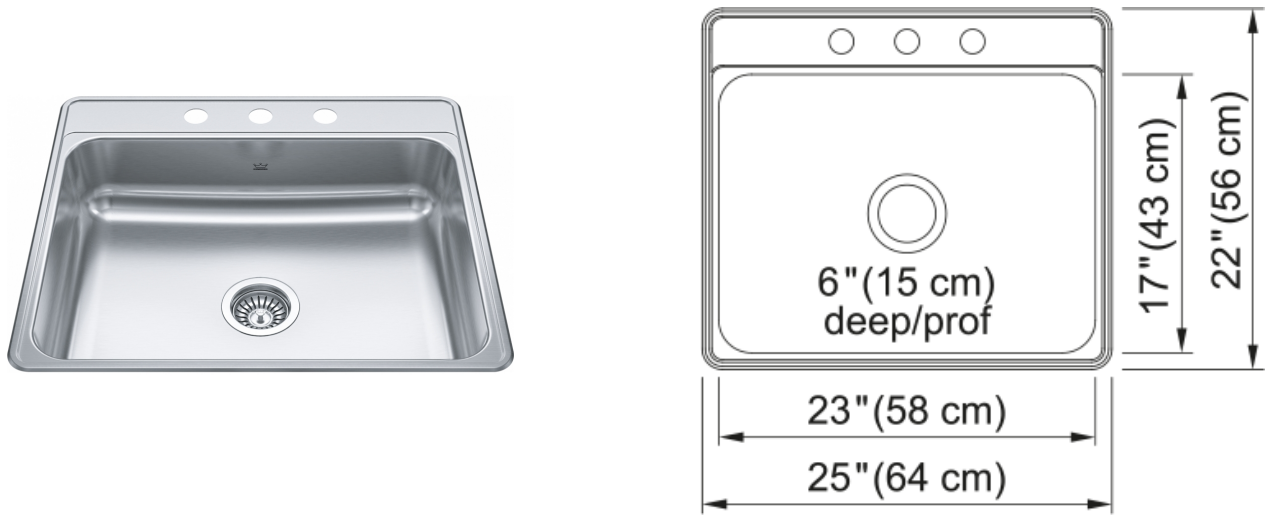

# Creemore Drop In Sink - CSLA2522-6-3N | 101.0632.982

Creemore 25-in x 22-in Drop In Single Bowl 3-Hole Stainless Steel Sink. Creemore Series sinks help make the daily grind less so, with a complete range of features. Creemore topmount sinks make even the busiest bowls a pleasure to use. Special pads reduce clanking and splashing noises so you can enjoy a quiet sink—even during bustling clean-up times of the day. Creemore sinks are built from sturdy 22 gauge steel, from the industry leader in stainless, with a finish that will stand up to everyday kitchen tasks. This sink is designed to drop into a pre-cut opening in the countertop and can be used with most countertop materials. A favorite for a quick kitchen upgrade

## Aspect

Sink type	Sink
Type of material	Stainless steel
Number of bowls	1
Color	Steel
Surface finish	Diamond

## Product Dimensions

Length (right to left)	25
Width (front to back)	22
Large bowl size: right to left	23
Large bowl size: front to back	17
Large bowl: depth	6